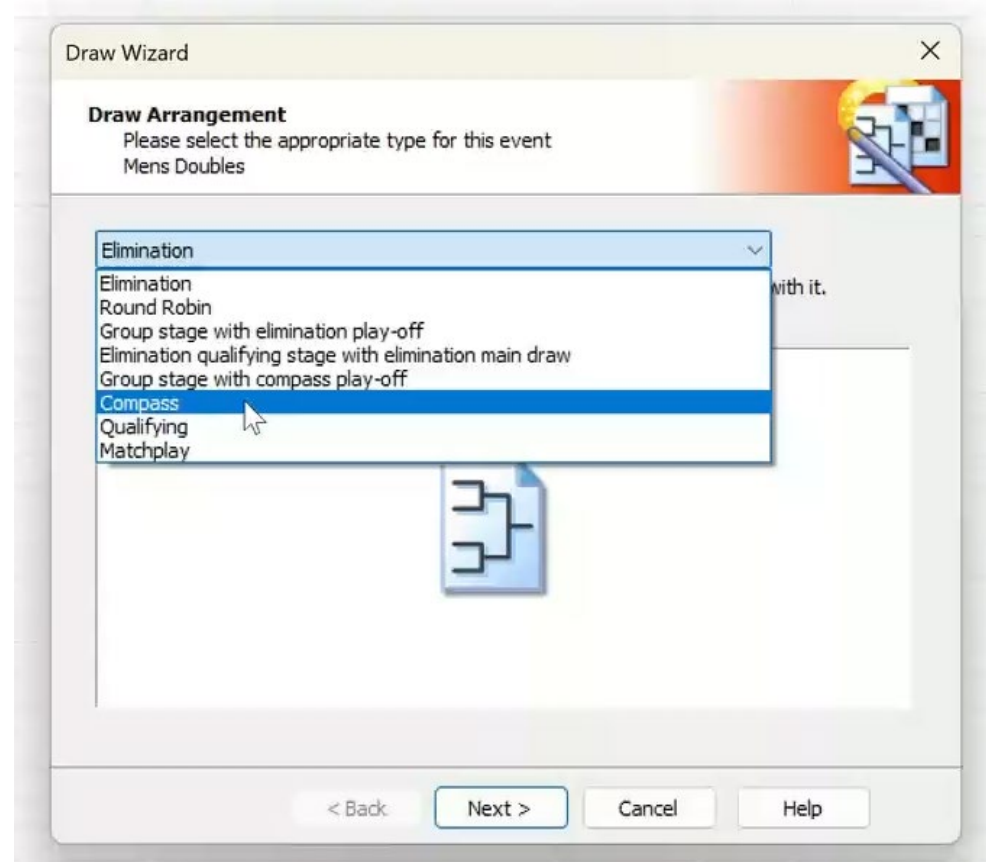

# ADDING DRAWS AND ASSIGNING DRAW STAGES

**GUIDE**

## KEY MOMENTS (TIMESTAMPS)

1. 0.17 – Adding a draw
2. 1.04 – Selecting draw type
3. 2.54 – Moving players into qualifying
4. 4.57 – Seeding players who shouldn't be in qualifying

# 1. Add draw

- a. Add a draw through DRAW option

## 2. Select correct type of draw