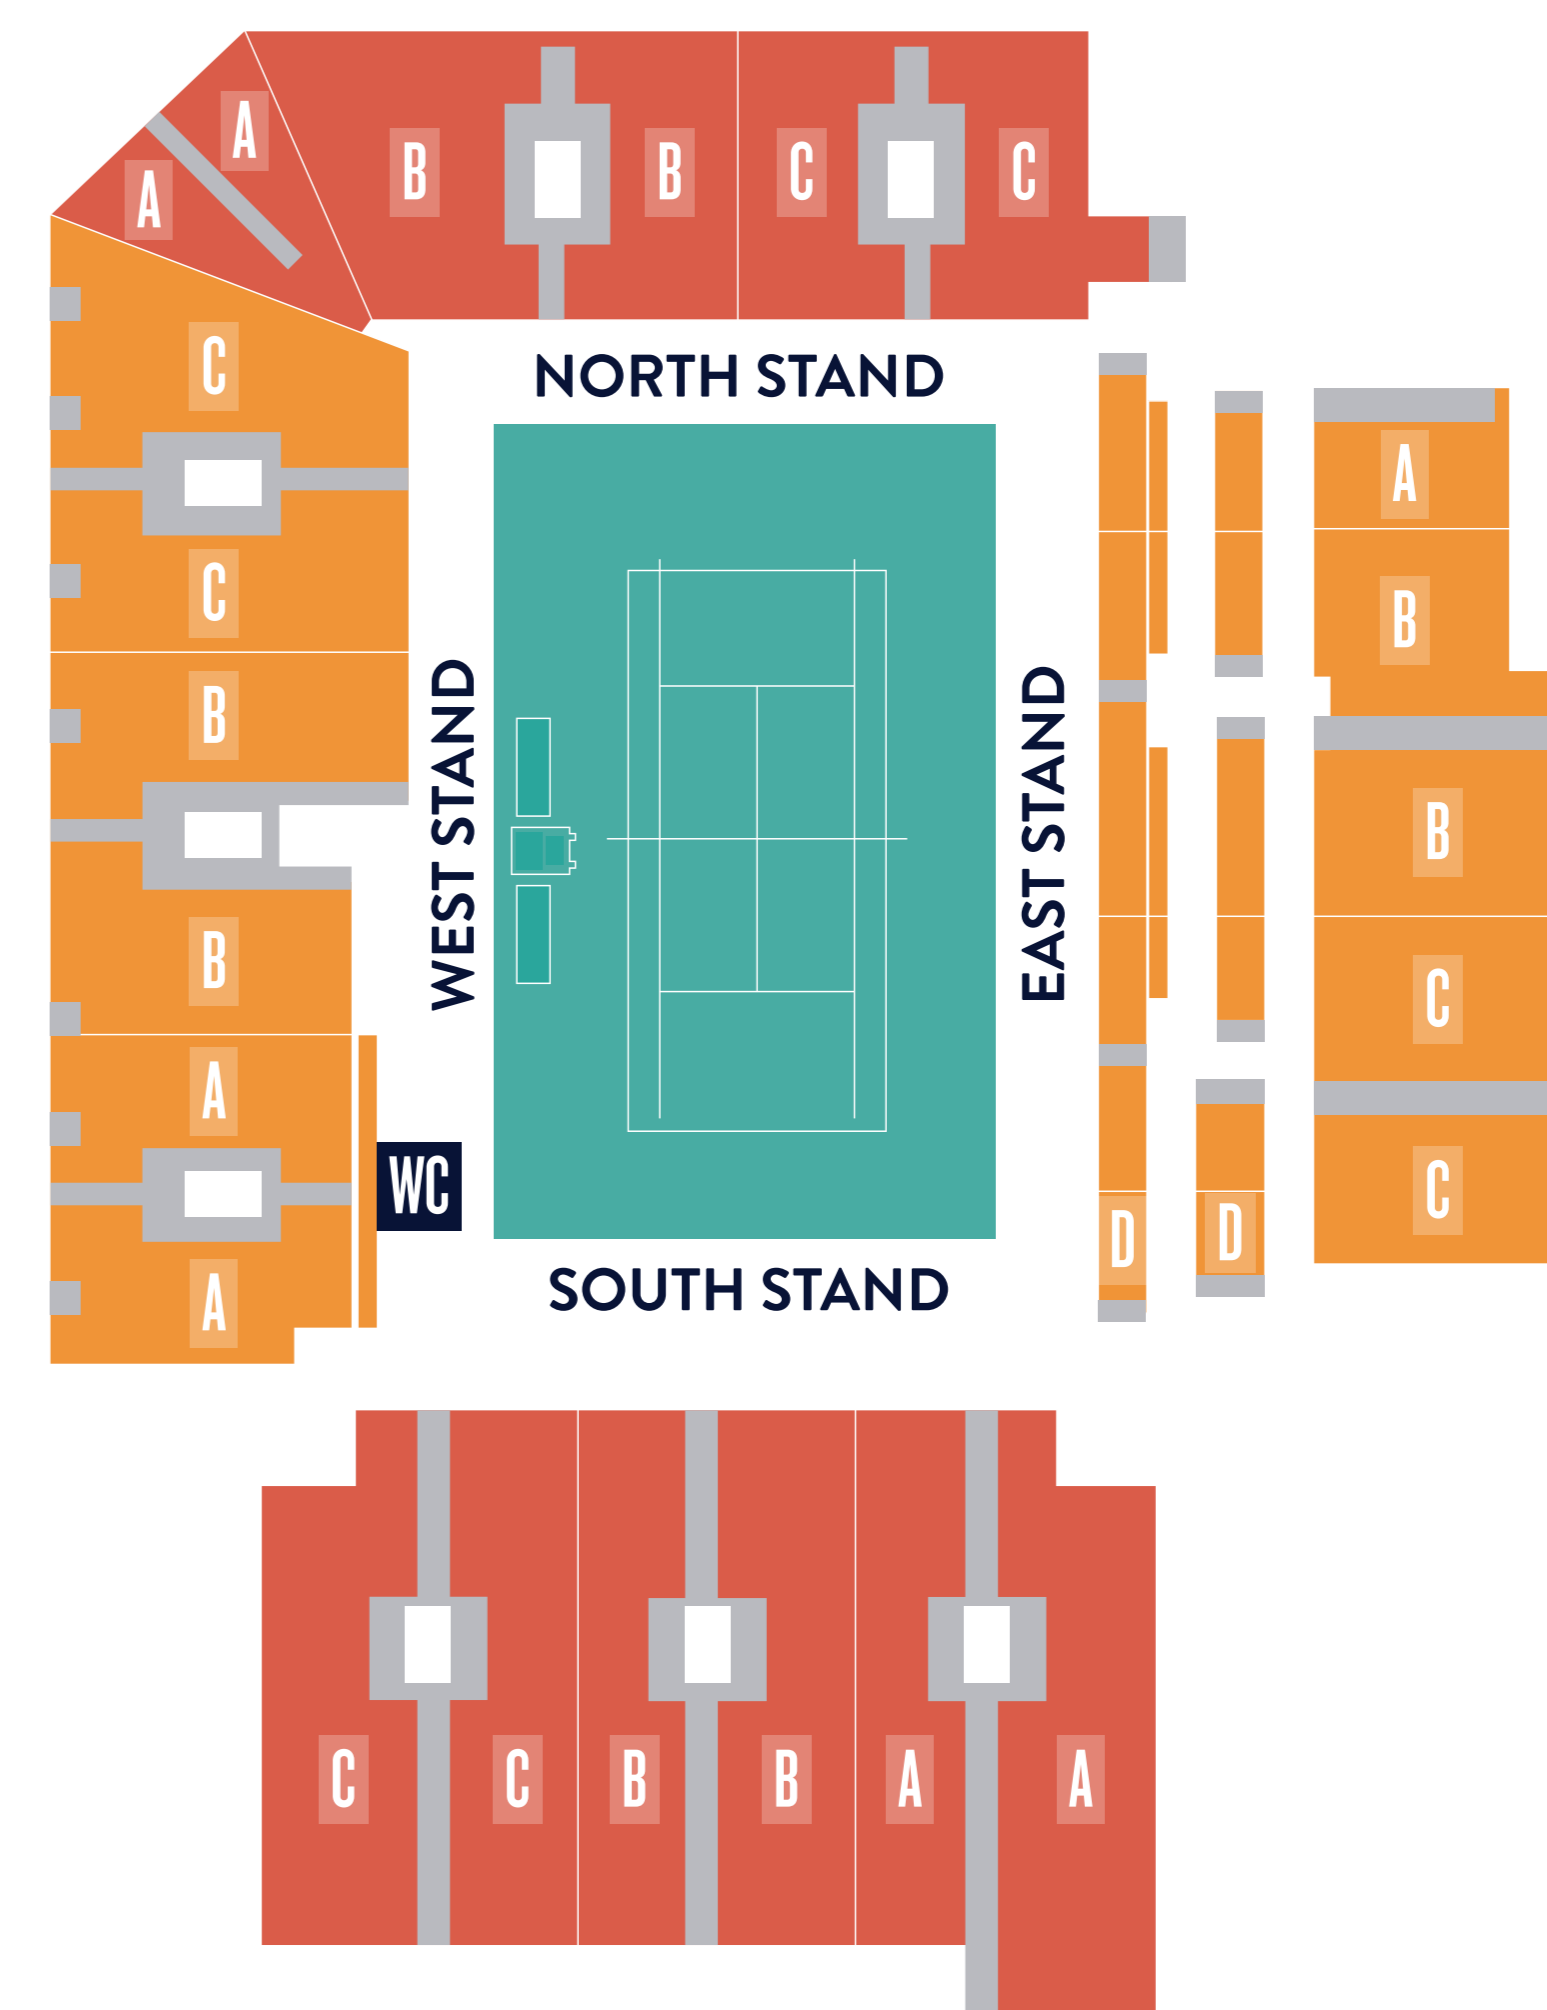

ATP & WTA FAN MOVEMENT

In 2025, the ATP and WTA introduced a new approach to Free Fan Movement across all their tour events around the world.

Free Fan Movement gives you the freedom to enjoy the tennis with greater access in and out of certain areas of the stands while matches are being played.

Depending on where you're sat, you will have either Restricted or Limited movement during matches to enter and leave the stadium.

There are two zones of movement – Red and Orange – which indicate when you can move from and to your seat:

-  **Red (restricted movement):**
You can move at every change of ends and set breaks.
-  **Orange (limited movement):**
You can move at the end of each game.

Please be considerate of other fans when moving around the stadium and keep disruption to a minimum.

If you're unsure of what area you are in, or what the rules are, you can also ask any of our event Marshals and Volunteers, who will be on hand to help you.

CENTRE COURT

COURT ONE

COURT TWO