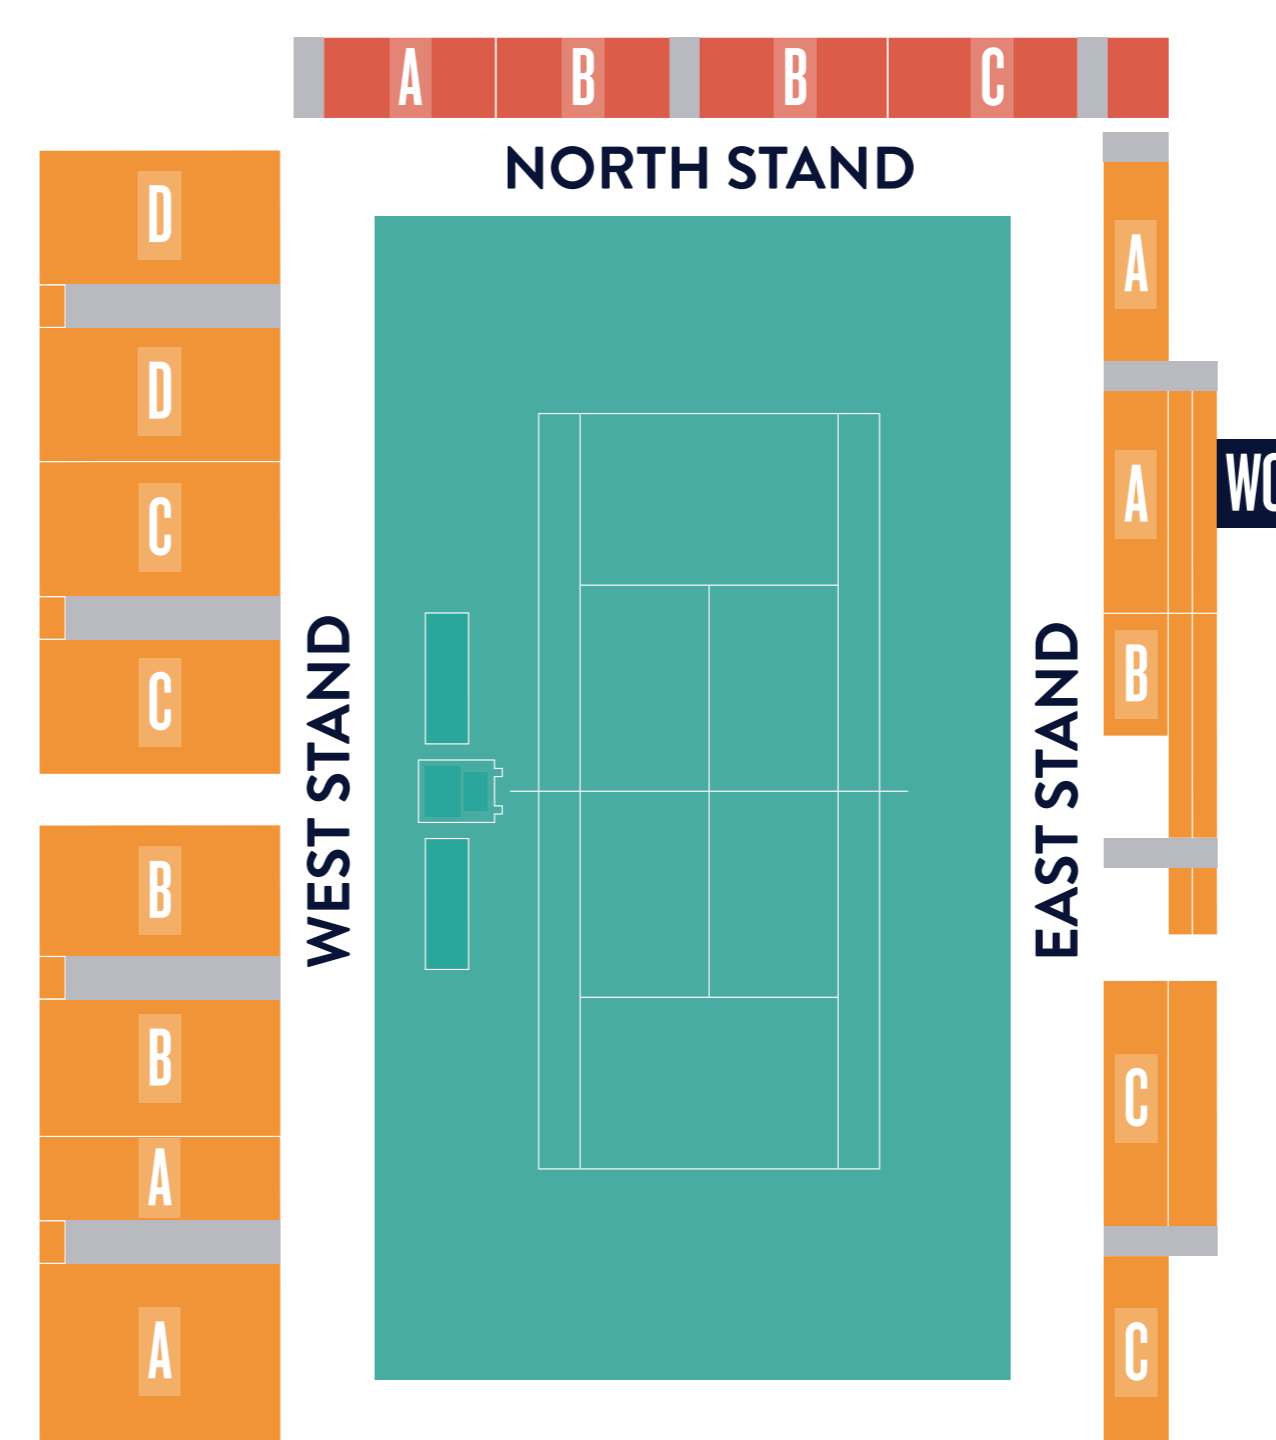

ATP & WTA FAN MOVEMENT

In 2025, the ATP and WTA introduced a new approach to Free Fan Movement across all their tour events around the world.

Free Fan Movement gives you the freedom to enjoy the tennis with greater access in and out of certain areas of the stands while matches are being played.

Depending on where you're sat, you will have either Restricted or Limited movement during matches to enter and leave the stadium.

There are two zones of movement – Red and Orange – which indicate when you can move from and to your seat:

-  **Red (restricted movement):**
You can move at every change of ends and set breaks.
-  **Orange (limited movement):**
You can move at the end of each game.

Please be considerate of other fans when moving around the stadium and keep disruption to a minimum.

If you're unsure of what area you are in, or what the rules are, you can also ask any of our event Marshals and Volunteers, who will be on hand to help you.

CENTRE COURT

COURT ONE

COURT TWO