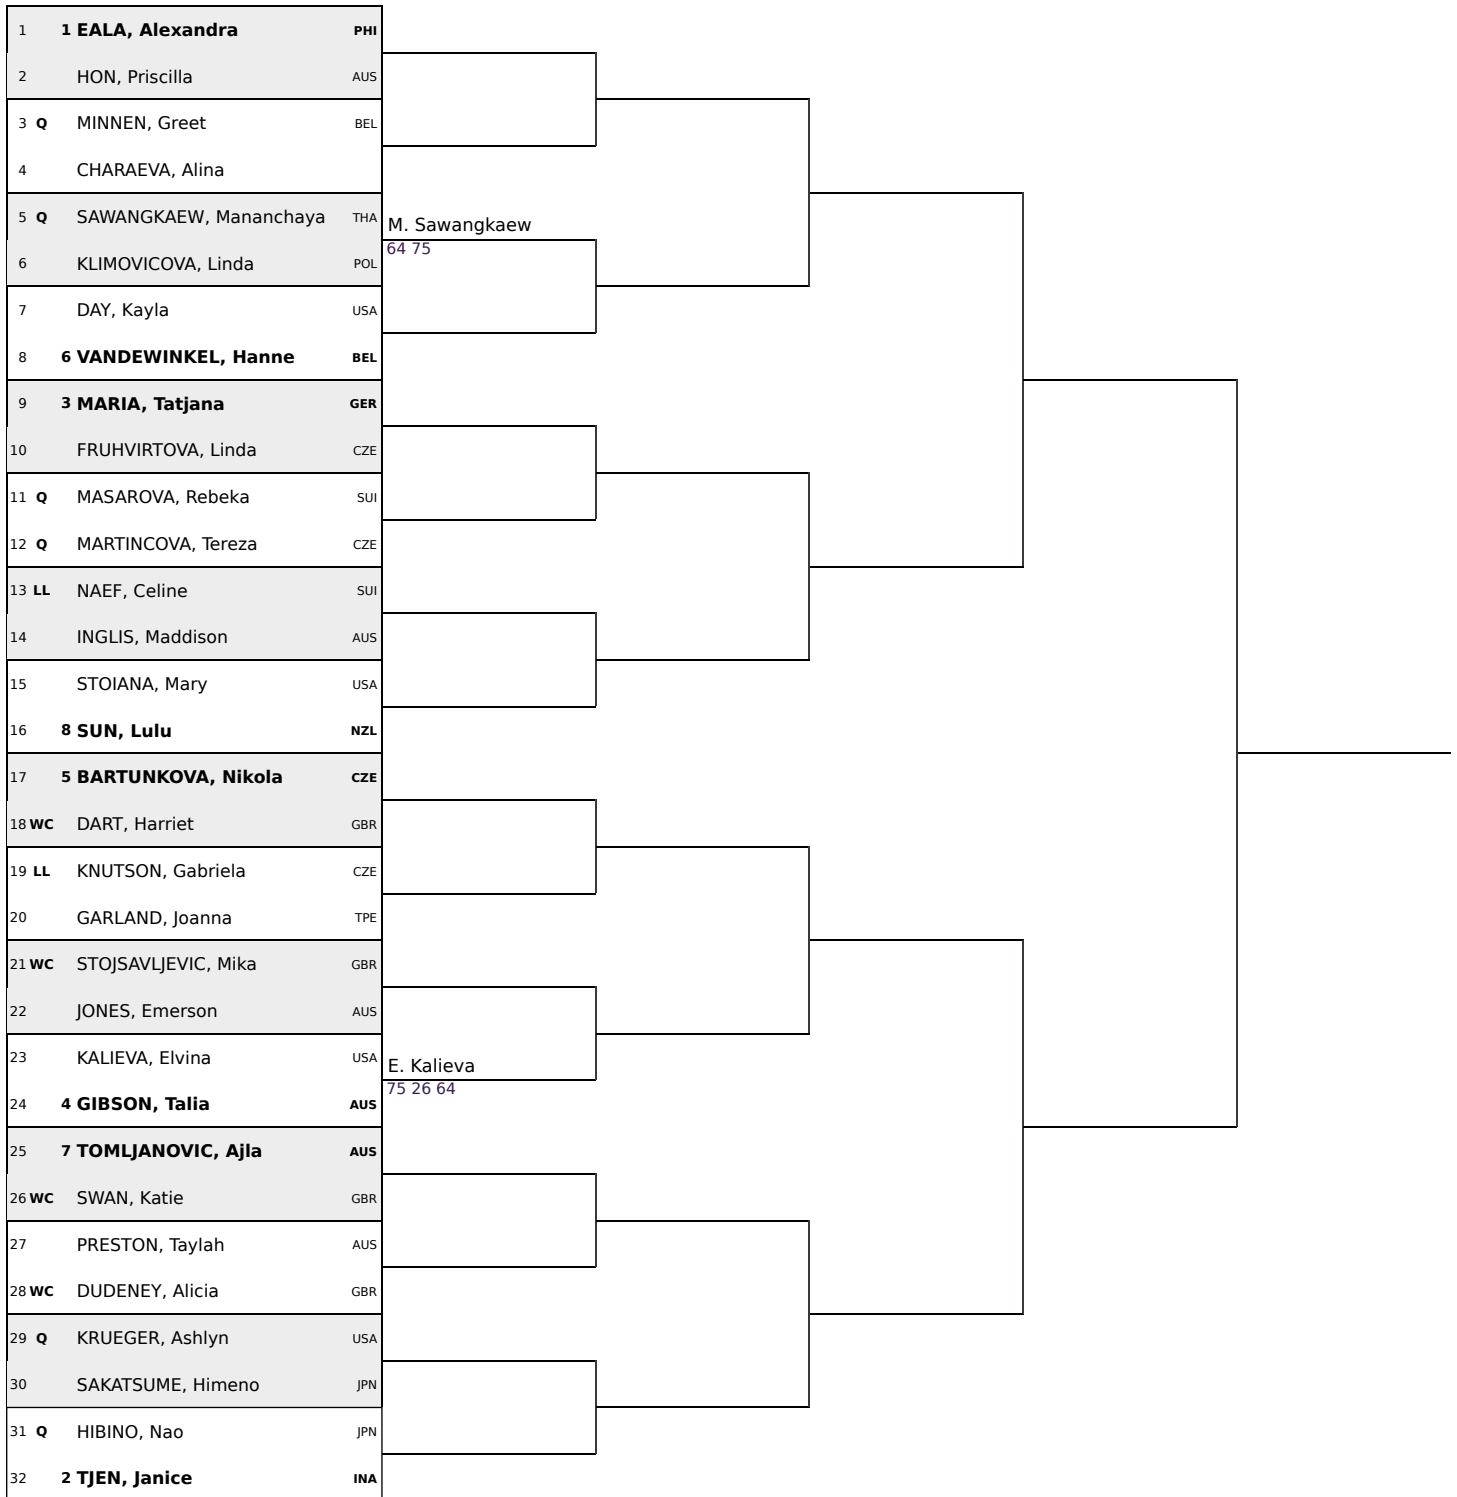

SINGLES MAIN DRAW

| Round of 32 | Round of 16 | Quarterfinals | Semifinals | Final | Winner |
|--------------------|---------------------|---------------------|----------------------|----------------------|-----------------------|
| \$ 2,255 1 pt | \$ 3,895 15 pt | \$ 6,800 27 pt | \$ 11,705 49 pt | \$ 19,700 81 pt | \$ 33,650 125 pt |

WTA Supervisor

Shu Chen

RELEASED

1 Jun 2026 5:36 PM

Seeded players

| PLAYER | RANK |
|-----------------------|------|
| 1. EALA, Alexandra | 37 |
| 2. TJEN, Janice | 40 |
| 3. MARIA, Tatjana | 54 |
| 4. GIBSON, Talia | 58 |
| 5. BARTUNKOVA, Nikola | 69 |
| 6. VANDEWINKEL, Hanne | 99 |
| 7. TOMLJANOVIC, Ajla | 100 |
| 8. SUN, Lulu | 109 |