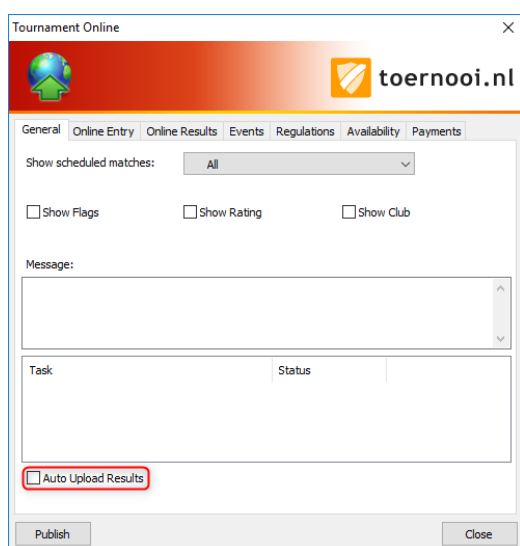

- The matches screen has been updated. The text is no longer coloured, which is easier to read. Instead coloured status icons have been added to indicate the status of each player.

- Red = not warned
- Blue = warned
- Green = checked in
- Yellow = on court
- Red underline = not paid

- You can track if a player checks in for the first time so you can hand out a welcome gift. This options can be switched on in Tournament Properties > Draws tab. You will see a '1' in the status icon of the matches screen for any player that checks in for the first time. You can check this in the Match Properties > Check In tab (First check-in).