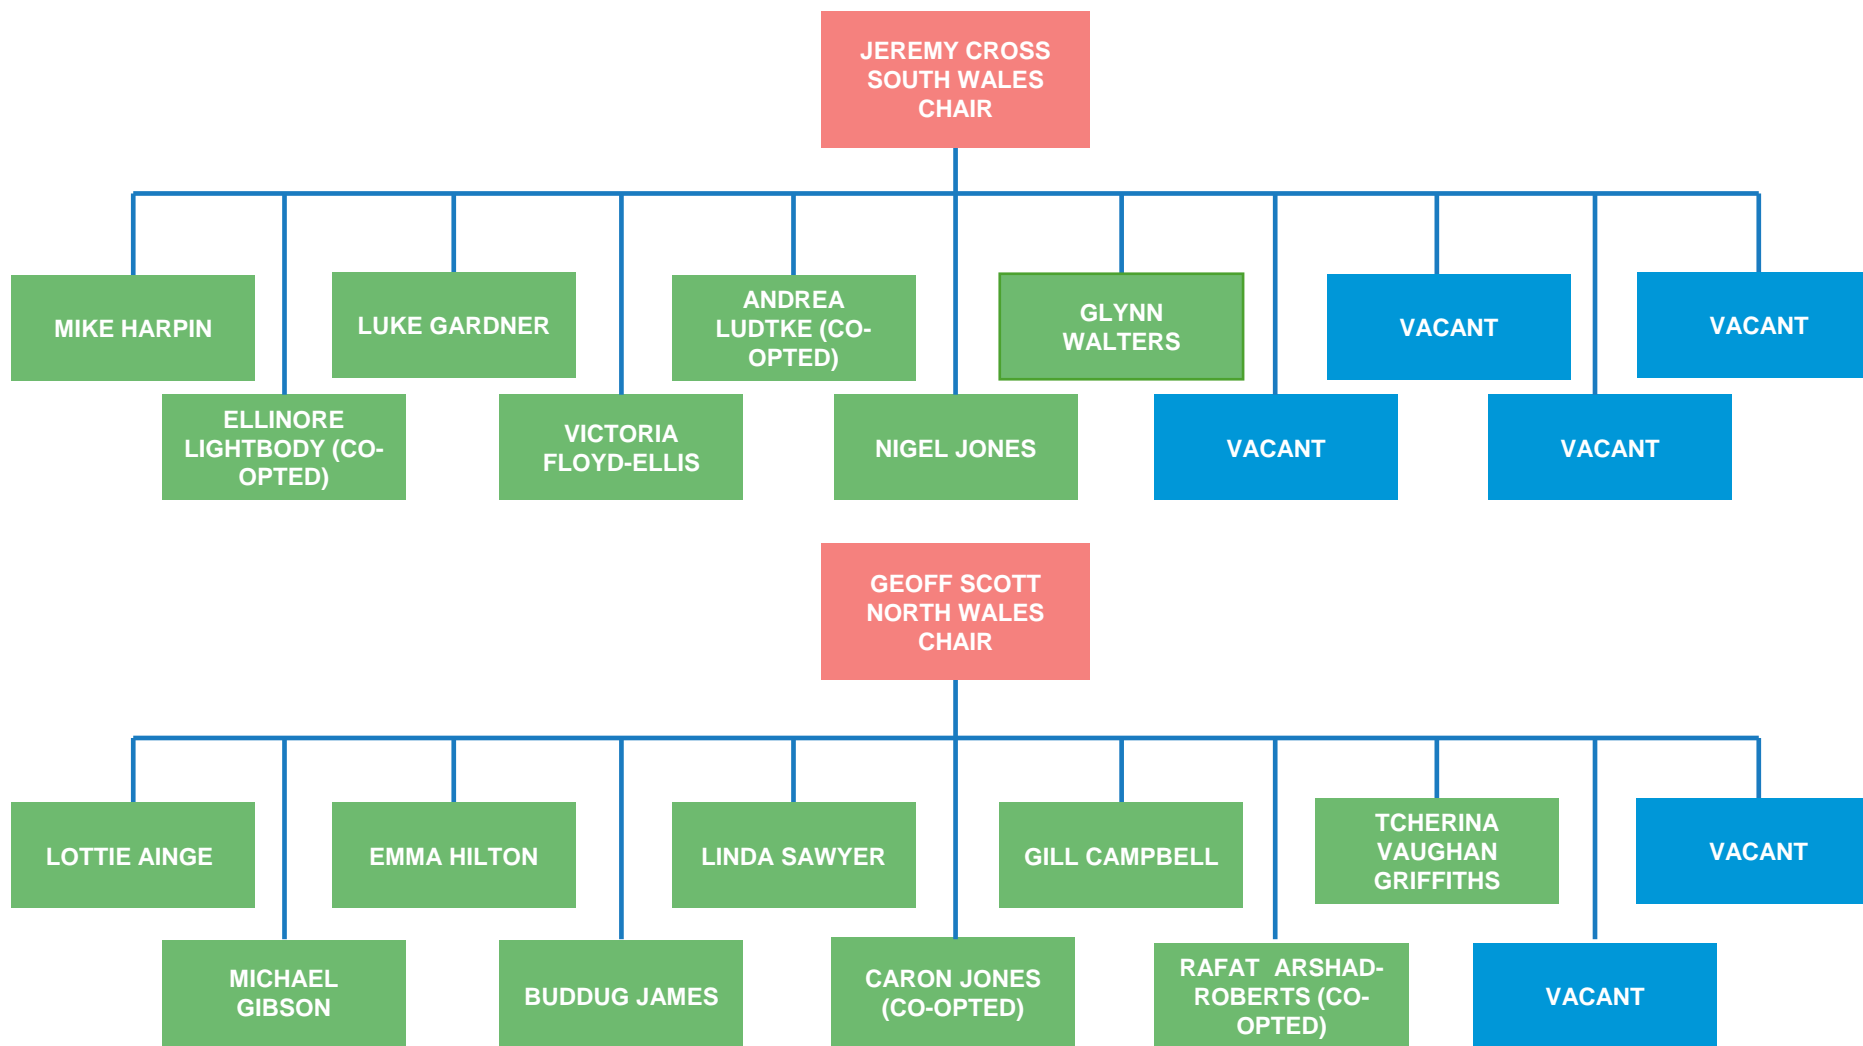

NORTH & SOUTH WALES COMMITTEES