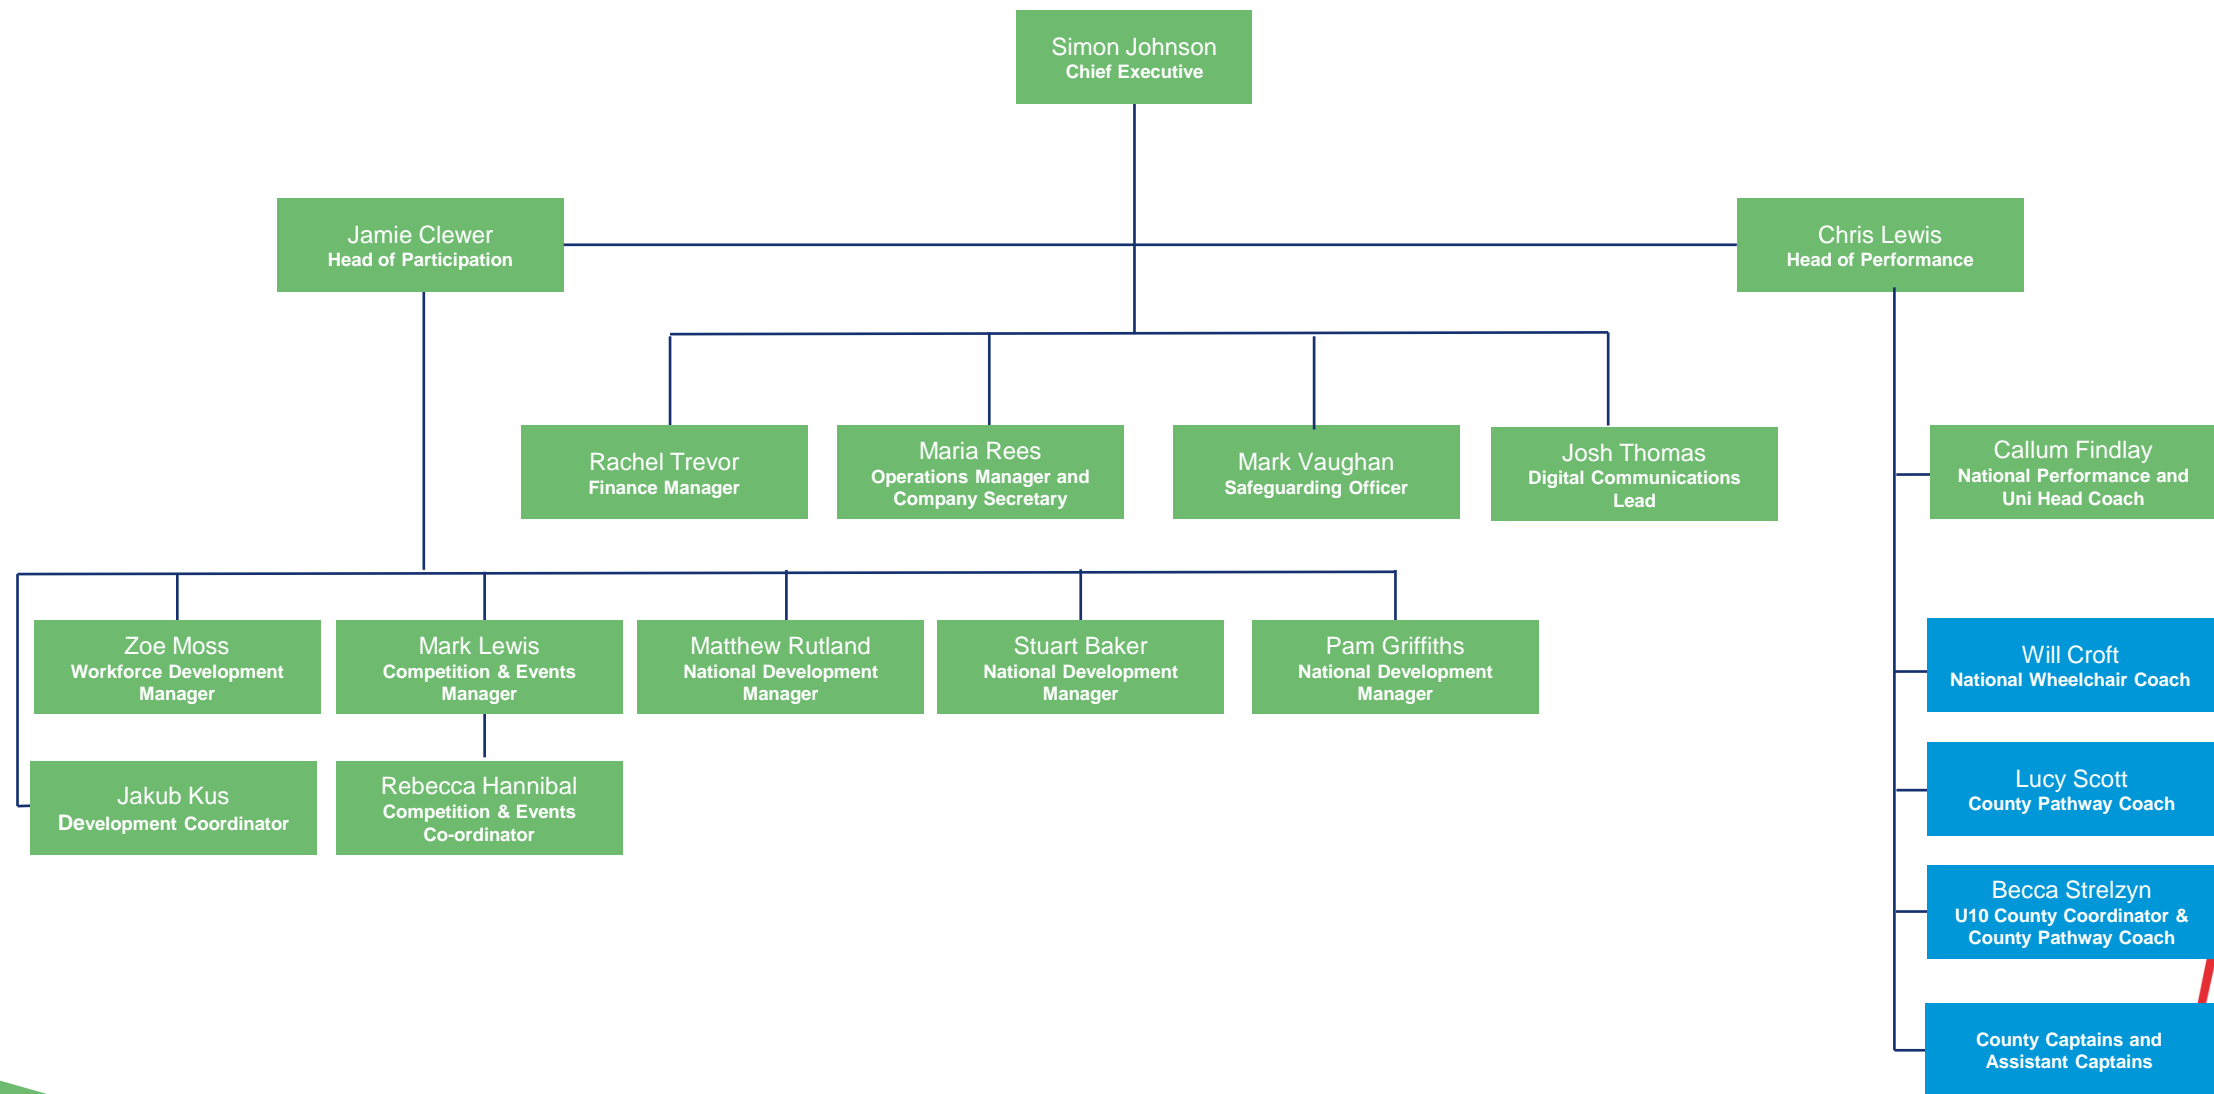

TENNIS TENNIS  
WALES CYMRU

The logo for Tennis Wales and Tennis Cymru features the words "TENNIS WALES" in green on the left and "TENNIS CYMRU" in green on the right. A stylized red dragon is positioned between the two words, with its head facing left and its body curving around the space between them.

# TENNIS WALES STRUCTURE

# TENNIS WALES EXEC

## SENIORS