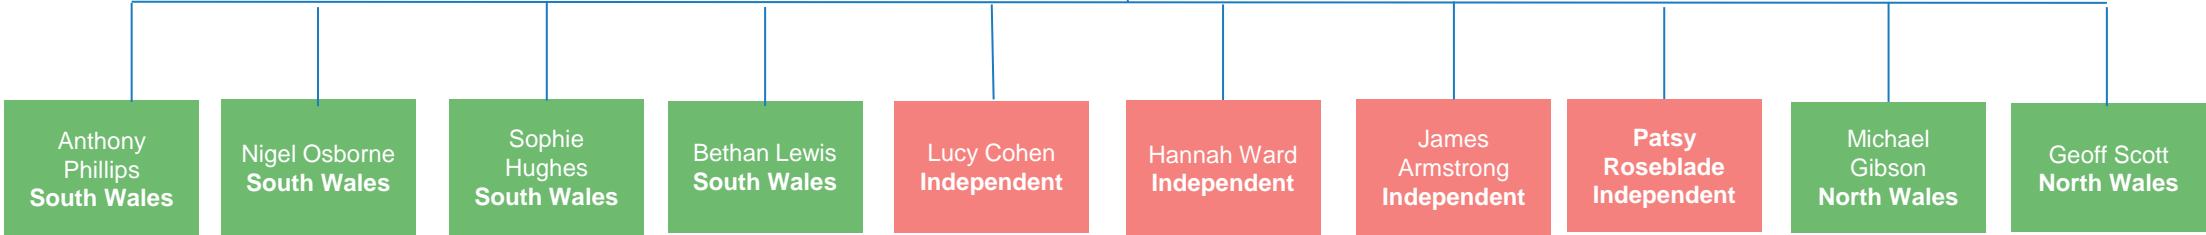

TENNIS WALES BOARD