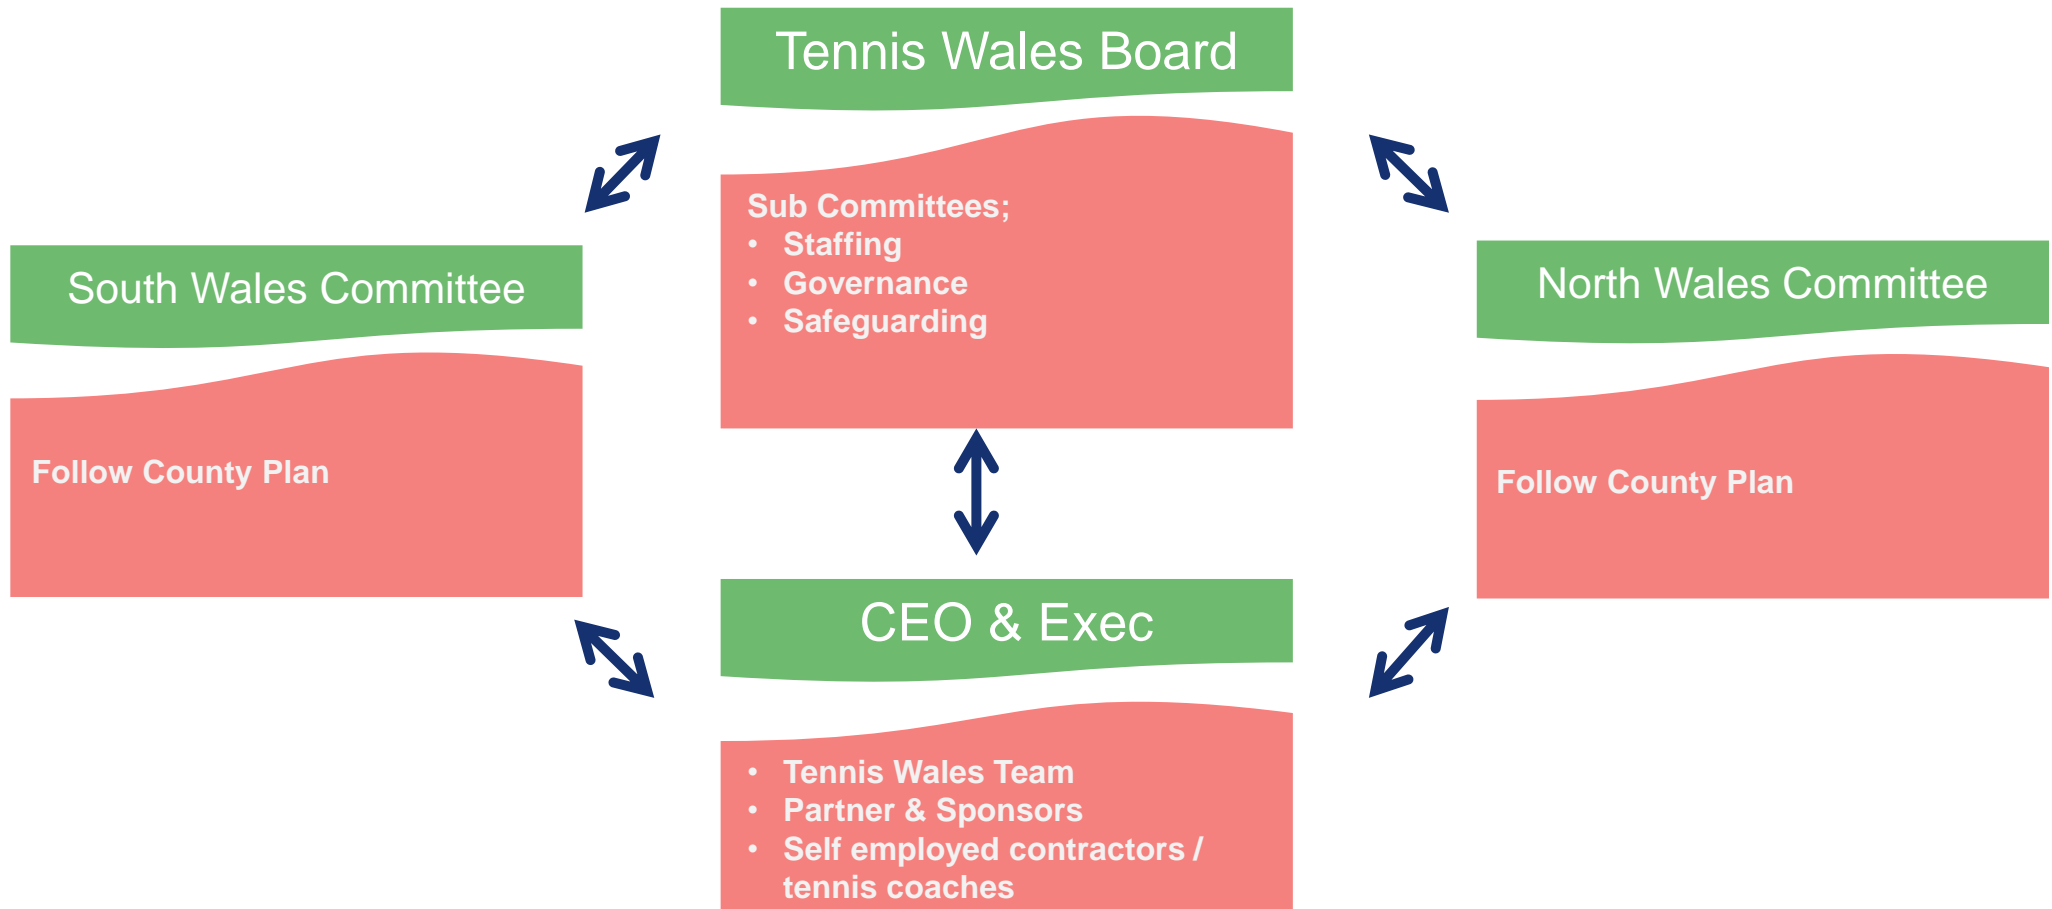

TENNIS TENNIS  
WALES CYMRU

The logo for Tennis Wales and Tennis Cymru features the words "TENNIS WALES" in green on the left and "TENNIS CYMRU" in green on the right. A stylized red dragon is positioned between the two words, with its head facing left and its body curving around the space between them.

# TENNIS WALES STRUCTURE