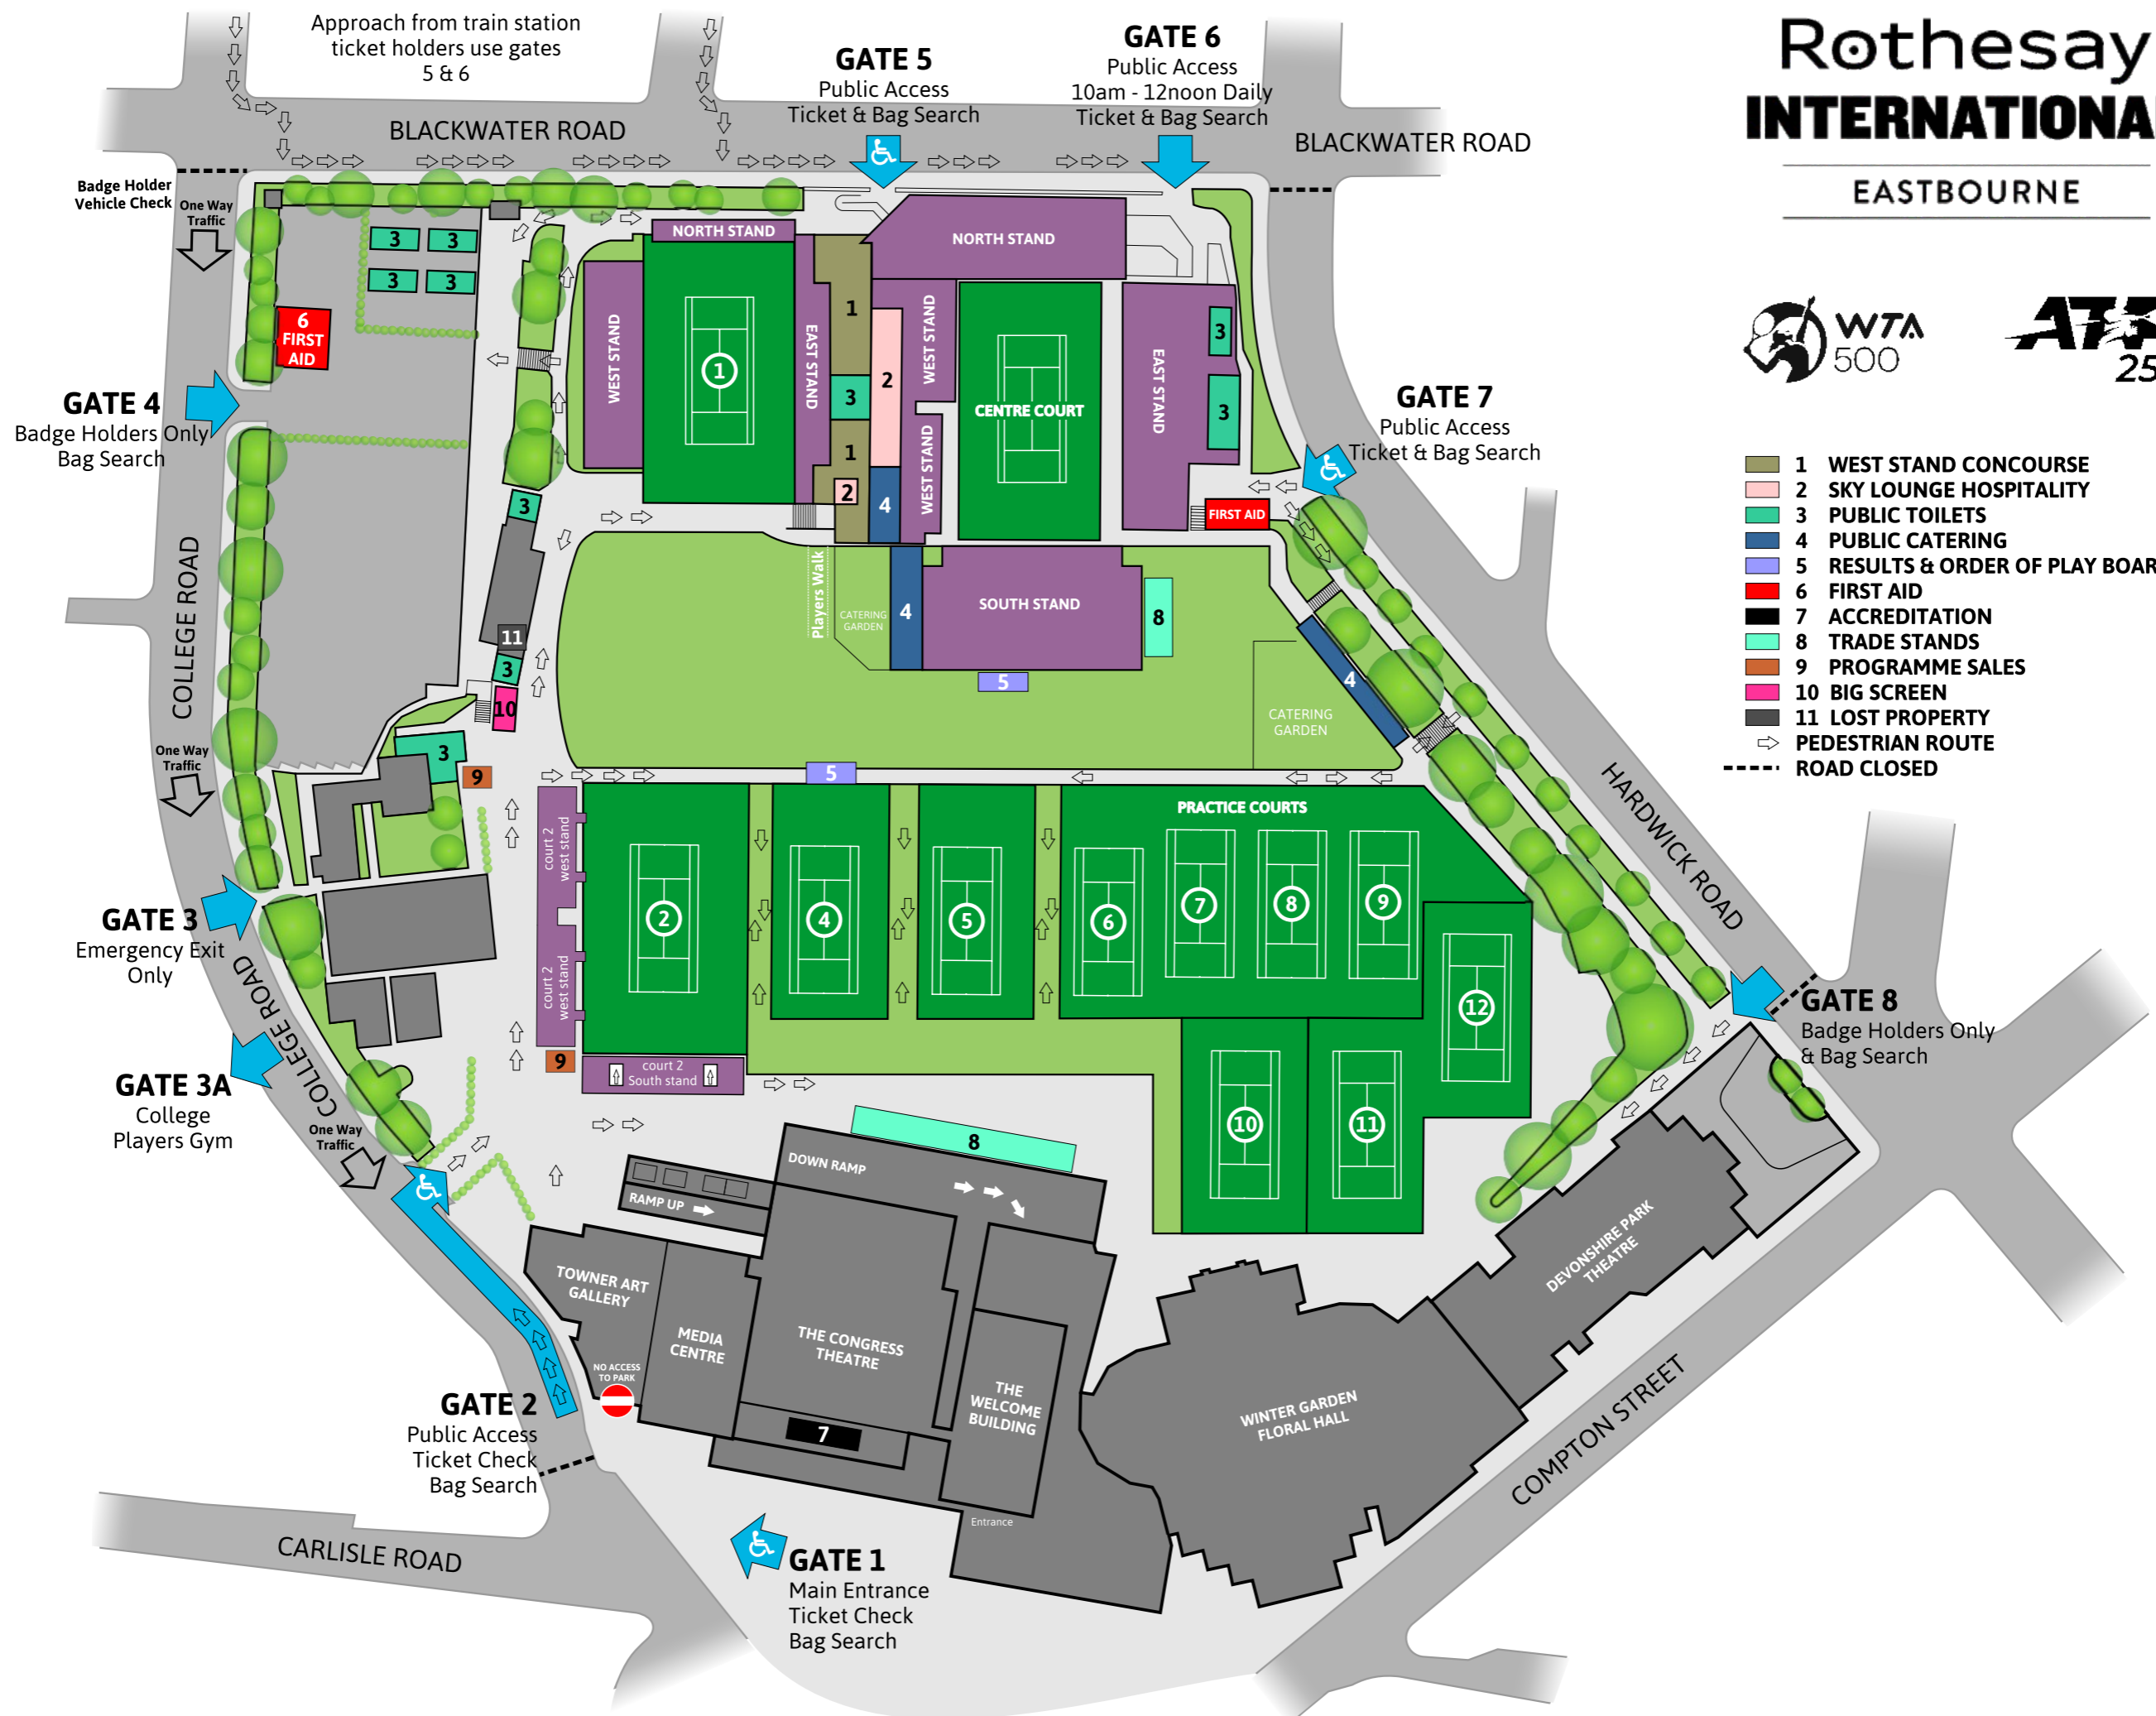

# Rothesay INTERNATIONAL

## EASTBOURNE

- 1 WEST STAND CONCOURSE
- 2 SKY LOUNGE HOSPITALITY
- 3 PUBLIC TOILETS
- 4 PUBLIC CATERING
- 5 RESULTS & ORDER OF PLAY BOARDS
- 6 FIRST AID
- 7 ACCREDITATION
- 8 TRADE STANDS
- 9 PROGRAMME SALES
- 10 BIG SCREEN
- 11 LOST PROPERTY
- PEDESTRIAN ROUTE
- ROAD CLOSED