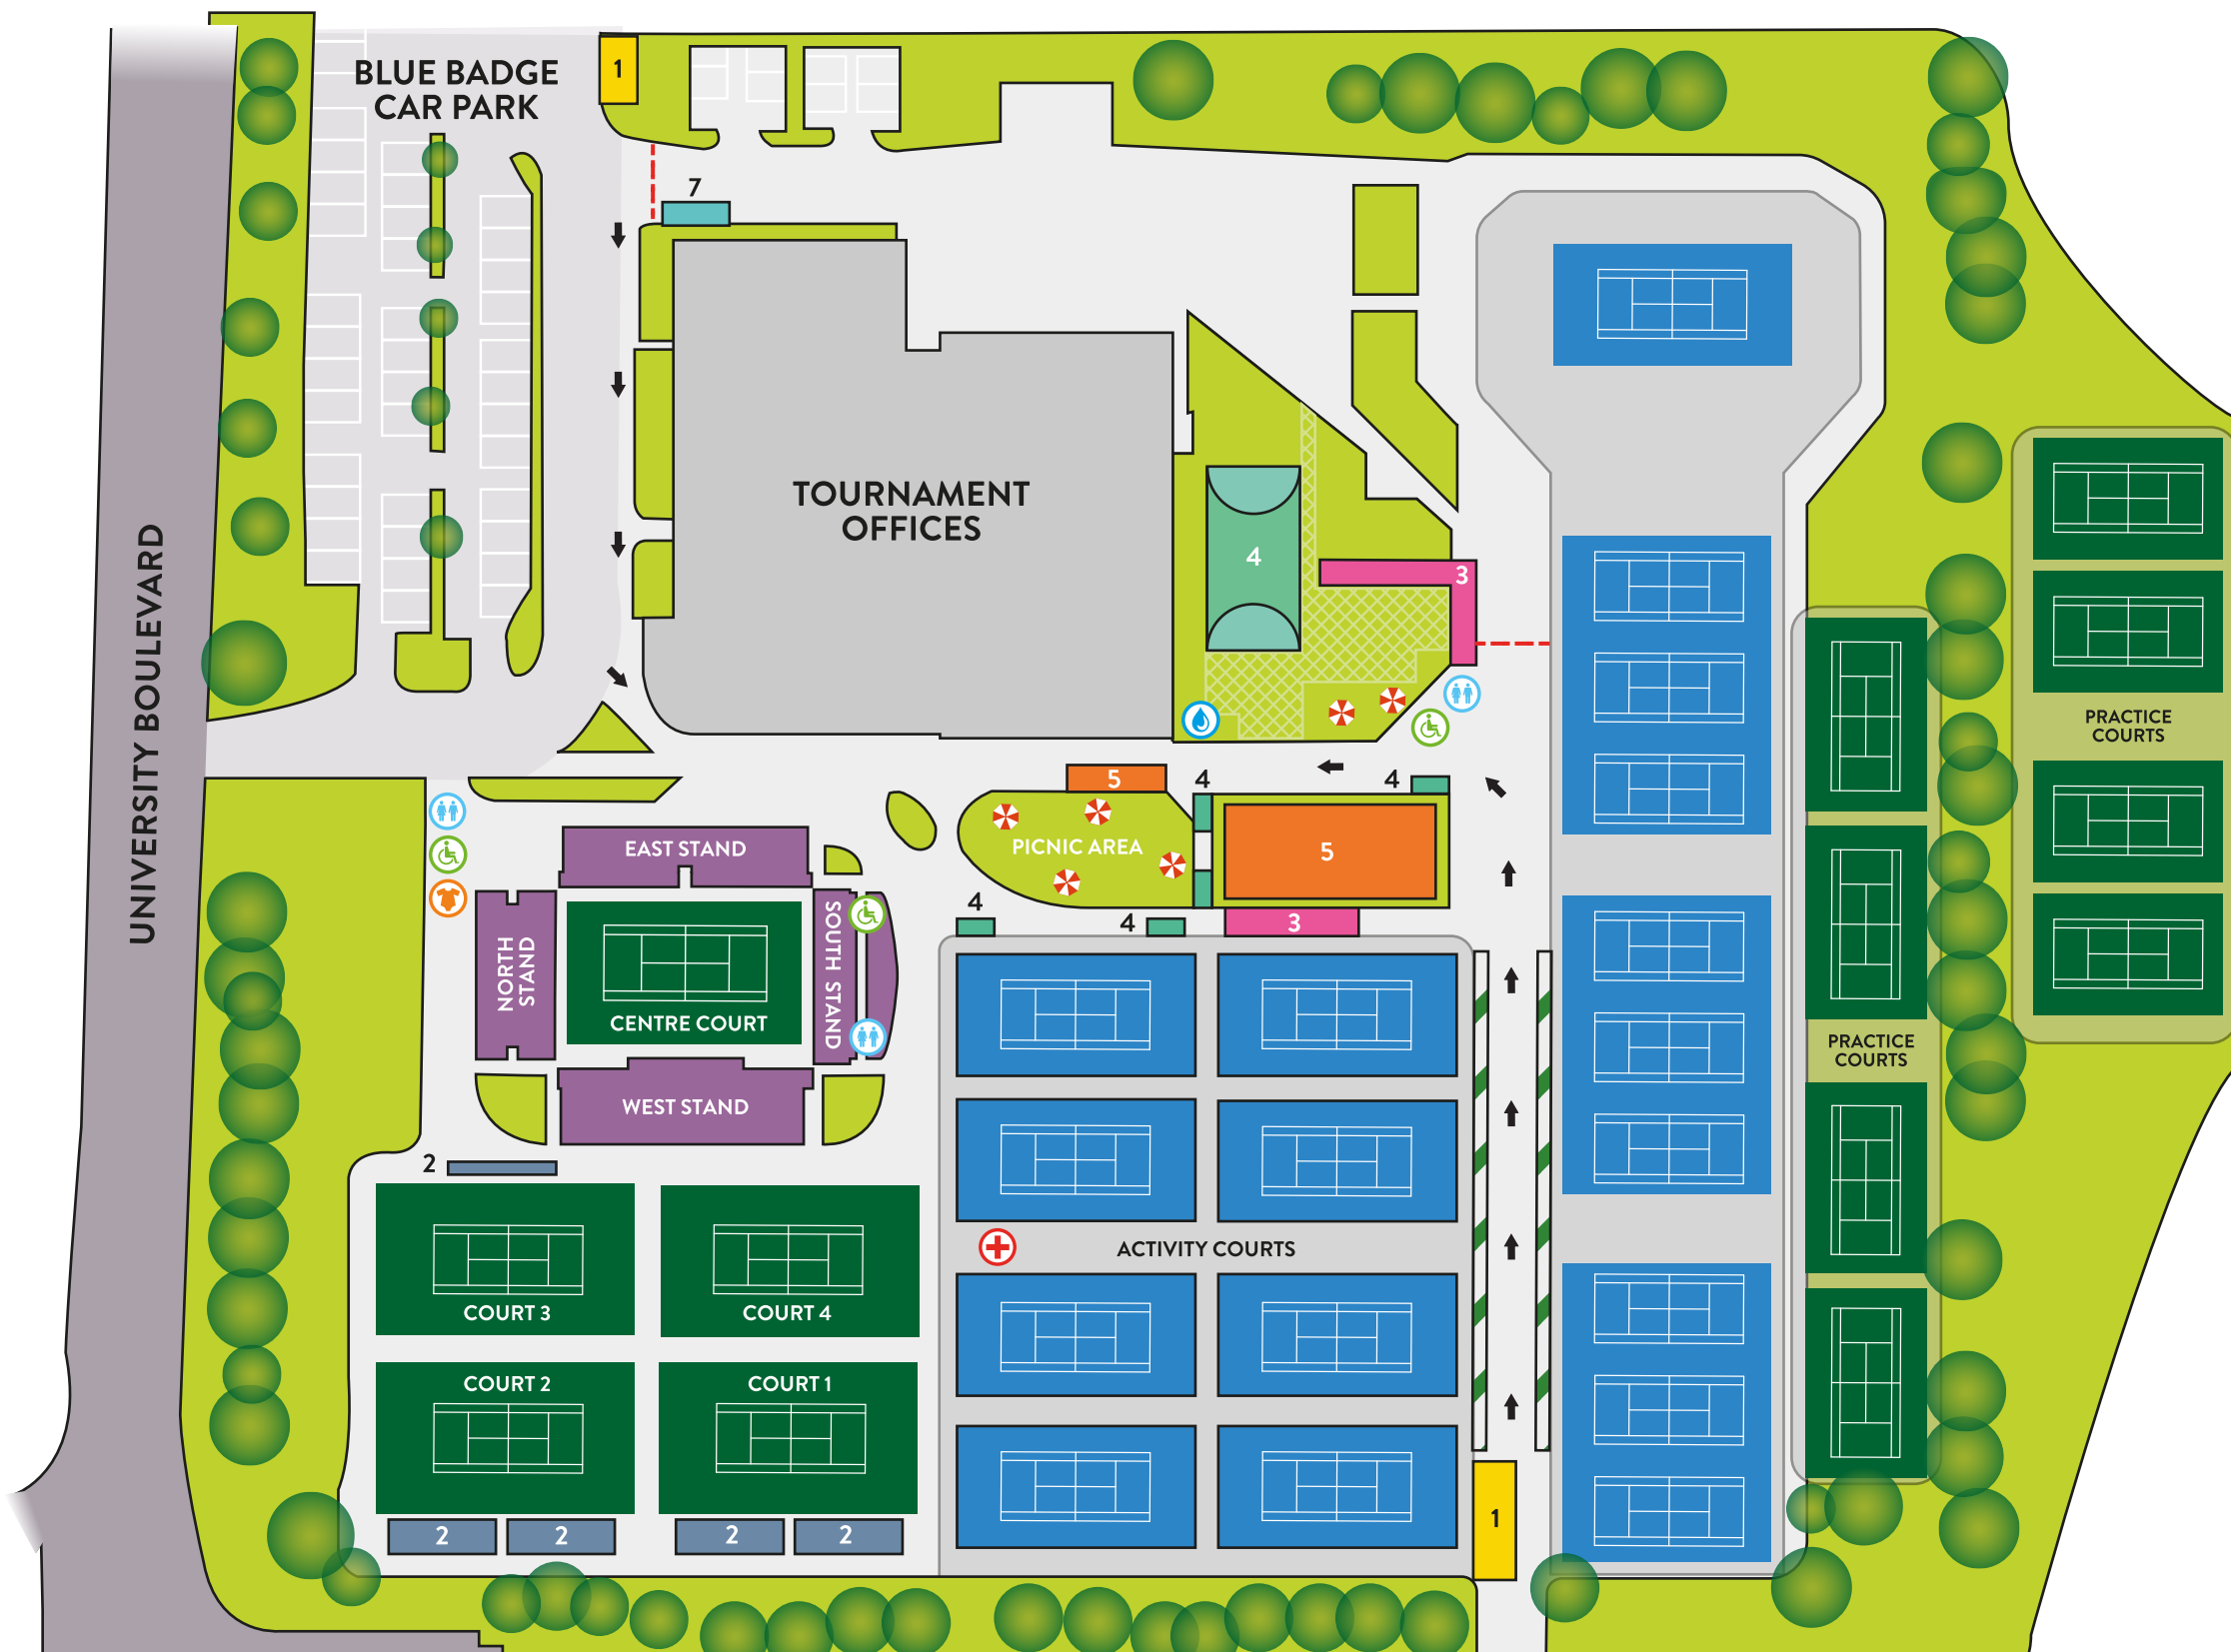

Rothesay OPEN

JESSE BOOT ENTRANCE FOR PEDESTRIANS & BLUE BADGE PARKING

PUBLIC CAR PARK HIGHFIELDS ENTRANCE

- | | | | |
|-----------------------|-------------------------|-------------------------------|--------------------|
| 1. Box Office | 5. Bar | Public Toilets | Spectator Route |
| 2. Unreserved Seating | 6. The Story of 2021 | Wheelchair Accessible Toilets | No Through Walkway |
| 3. Retail Village | 7. Accreditation Office | Baby Changing Facilities | |
| 4. Public Catering | First Aid | Water Fountain | |