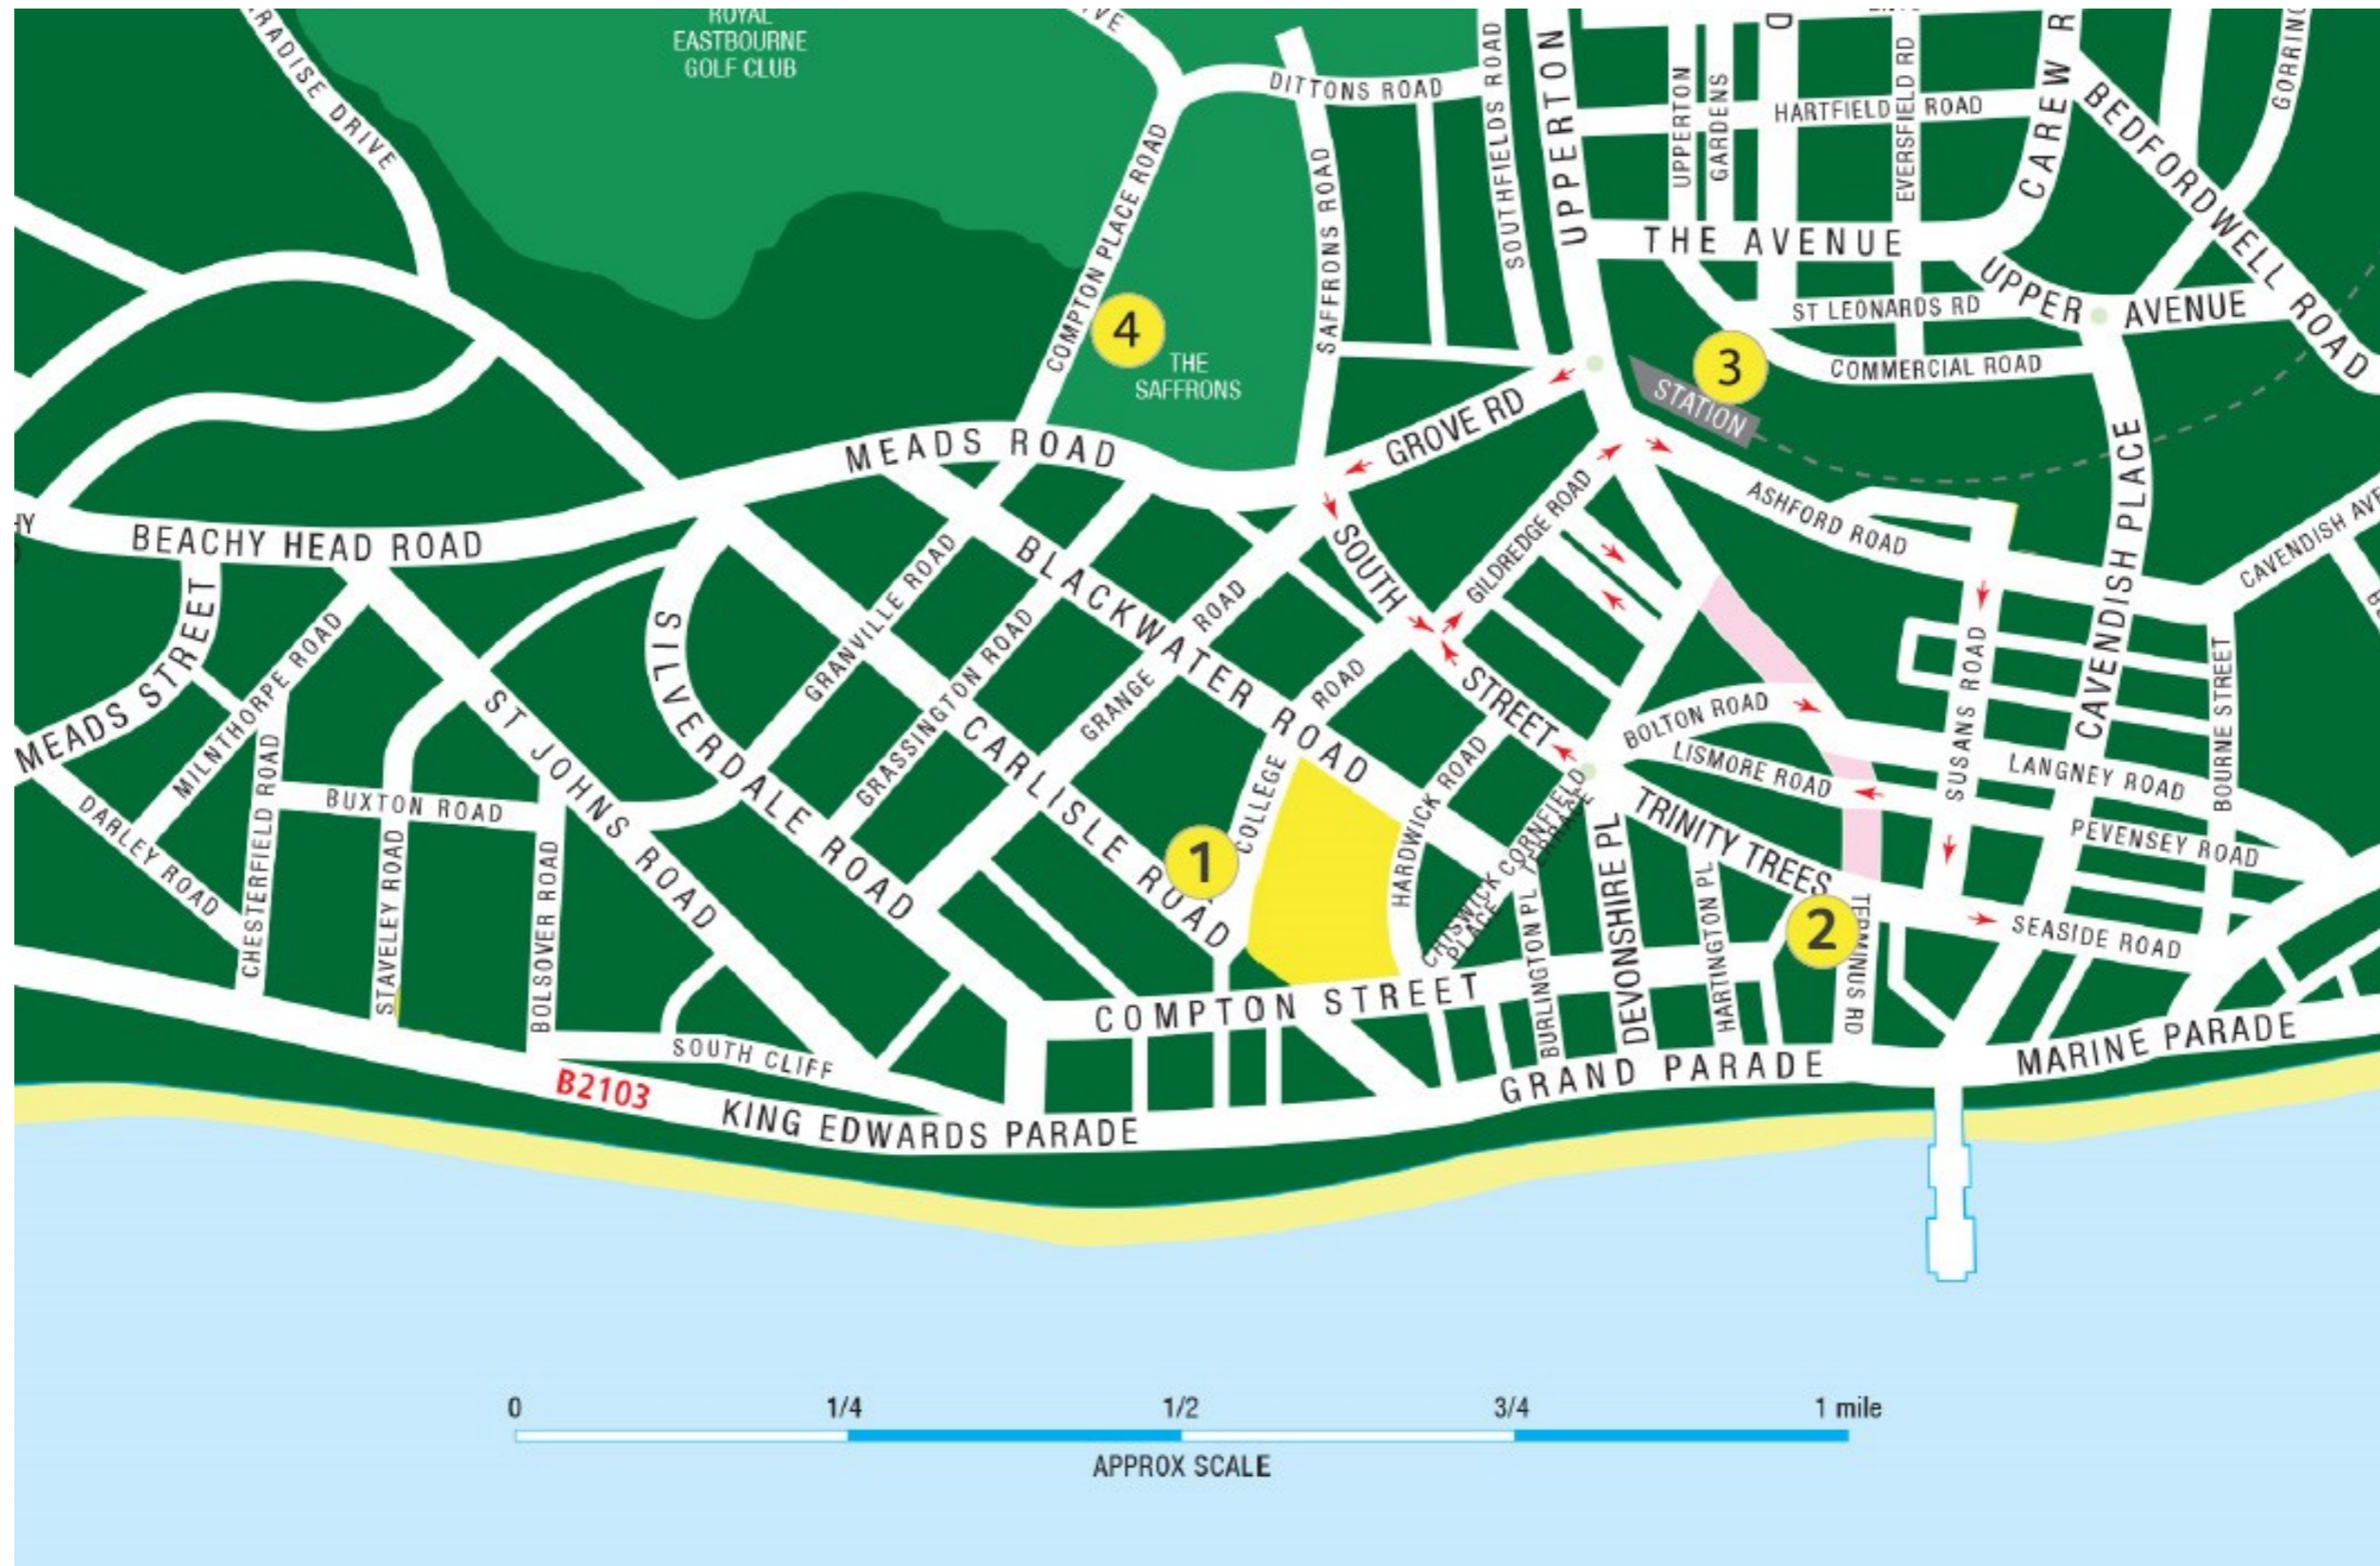

Rothesay INTERNATIONAL

EASTBOURNE

EASTBOURNE SHUTTLE BUS TIMETABLE 2022

Saturday 18th June—Saturday 25th June

Tournament Shuttle Bus—Route 2

Birley Centre	0900		1245
Saffrons Road	0905	and every 15 mins until	1250
Birley Centre	0910		1255

Birley Centre	1600		1930
Saffrons—Compton Place Road	1605	and every 15 mins until	1935
Birley Centre	1610		1940

£2 Single / £4 Return

1. Birley Centre 2. Trinity Place 3. Railway Station 4. Saffrons Car Park