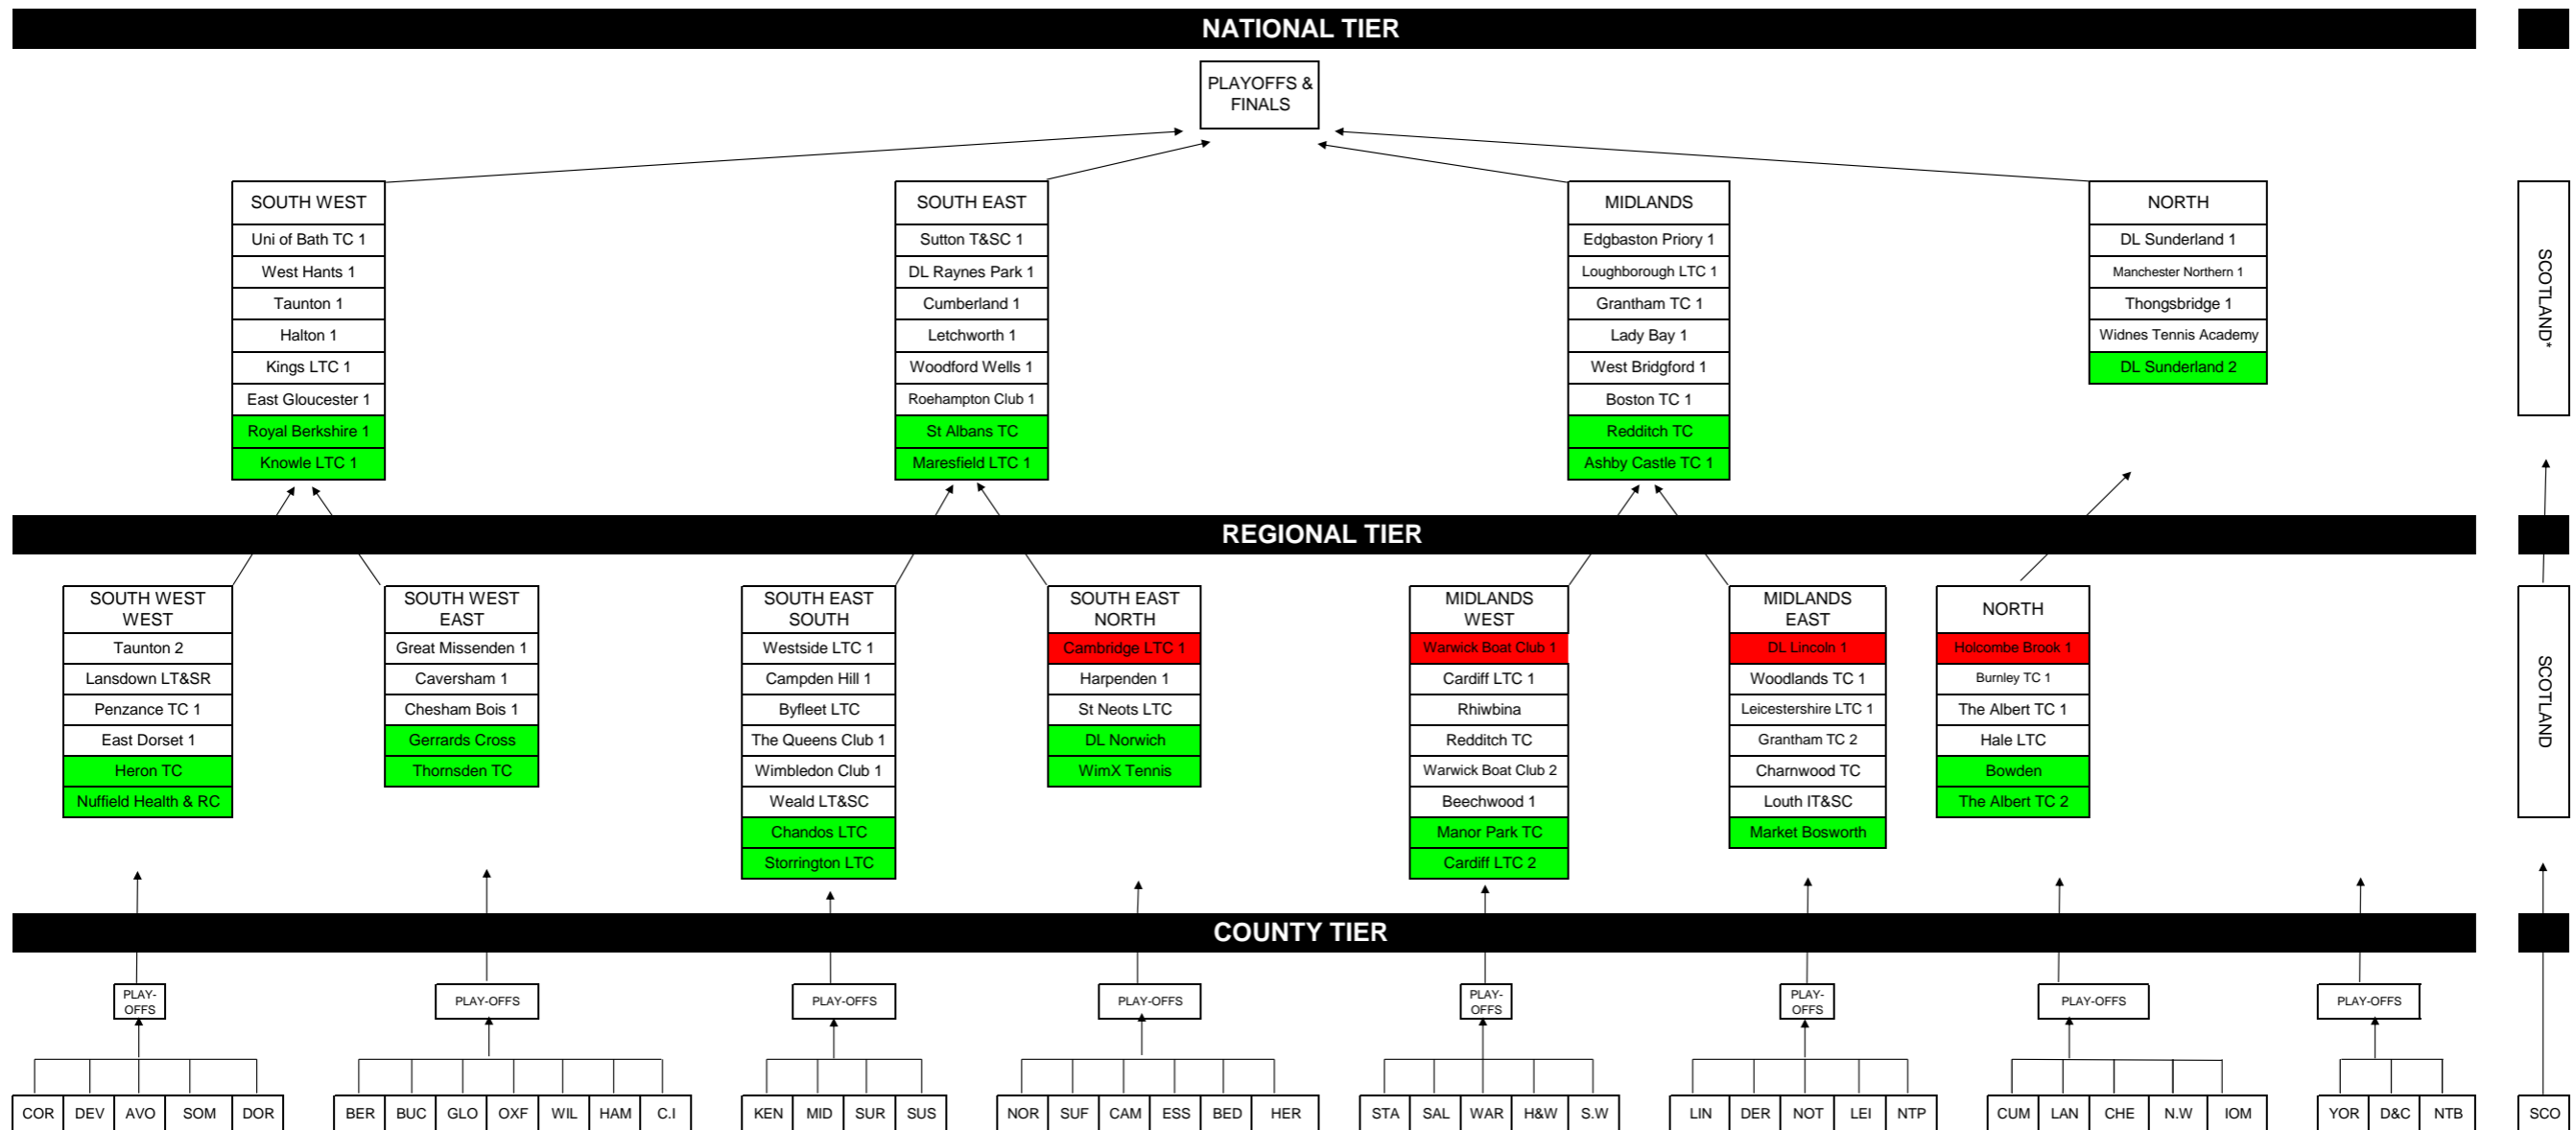

LTA NATIONAL LEAGUE OPEN WOMEN'S STRUCTURE 2022 (Provisional)

Open Structure User Guide

The teams in red below have been relegated to the County tier for the 2021 season.

*The winners from the National League in Scotland will play at home to 3rd place in England/Wales North. The winner qualifies for the National Open Playoffs

Green = Promoted Team

Red = Relegated Team

Connaught 1

Letchworth 2