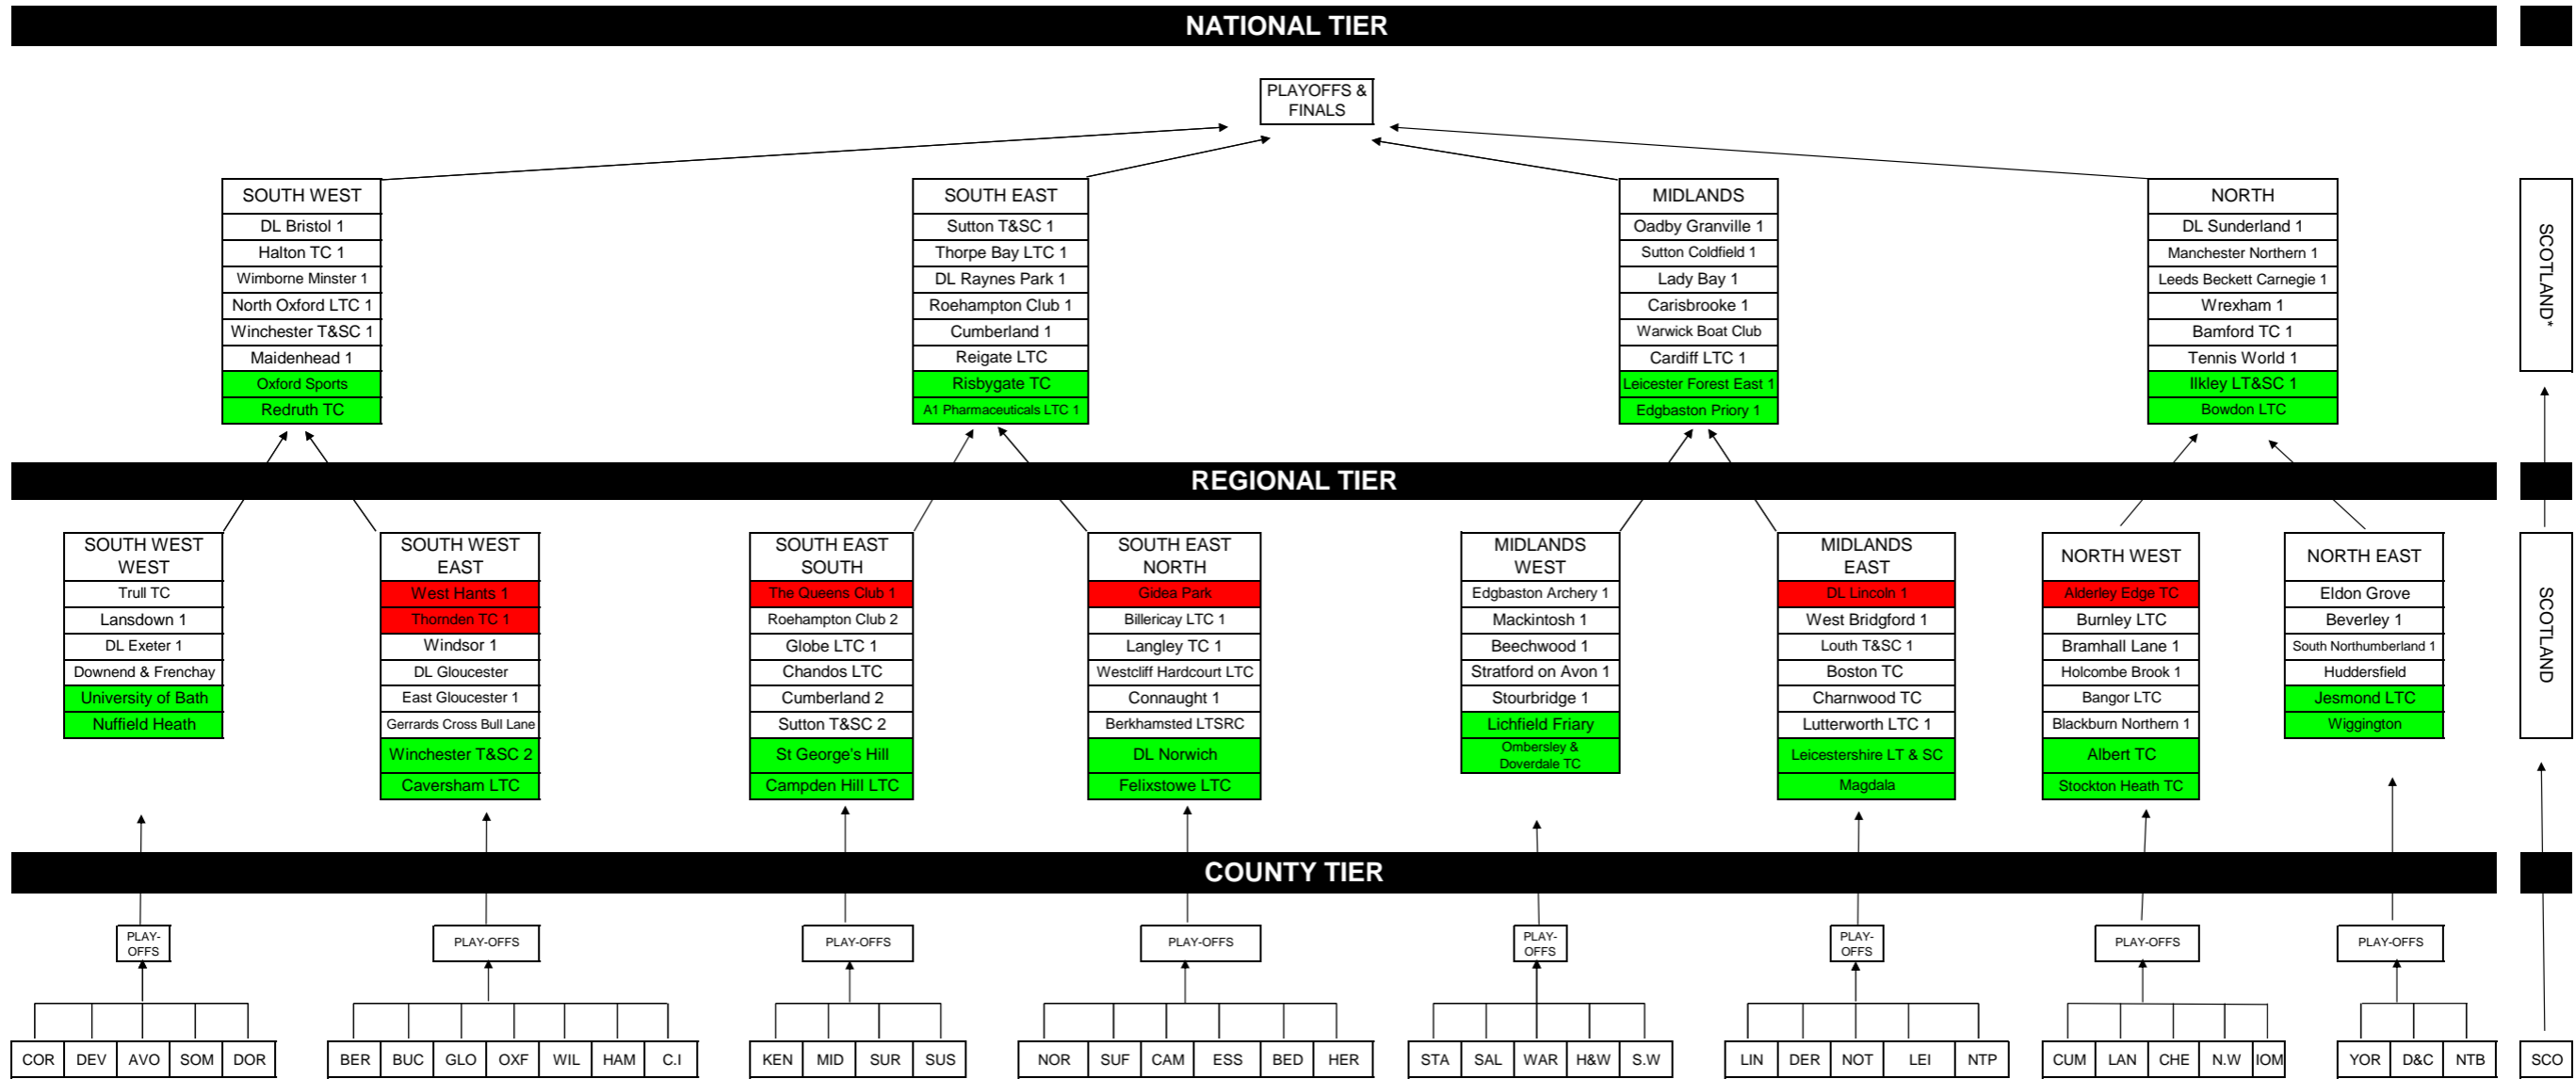

LTA NATIONAL LEAGUE OPEN MEN'S STRUCTURE 2022 (Provisional)

Open Structure User Guide

The teams in red below have been relegated to the County tier for the 2021 season.

*The winners from the National League in Scotland will play at home to 3rd place in England/Wales North. The winner qualifies for the National Open Playoffs

Green = Promoted Team

Red = Relegated Team

DL Southampton West End
Milton Keynes TC 1

Dukes Meadows 1
Putney LTC 1

Cocks & Hens 1

Manor Park TC
Alcester TC

Derbyshire TC 1
Grantham TC 1

Sphinx LTC 1