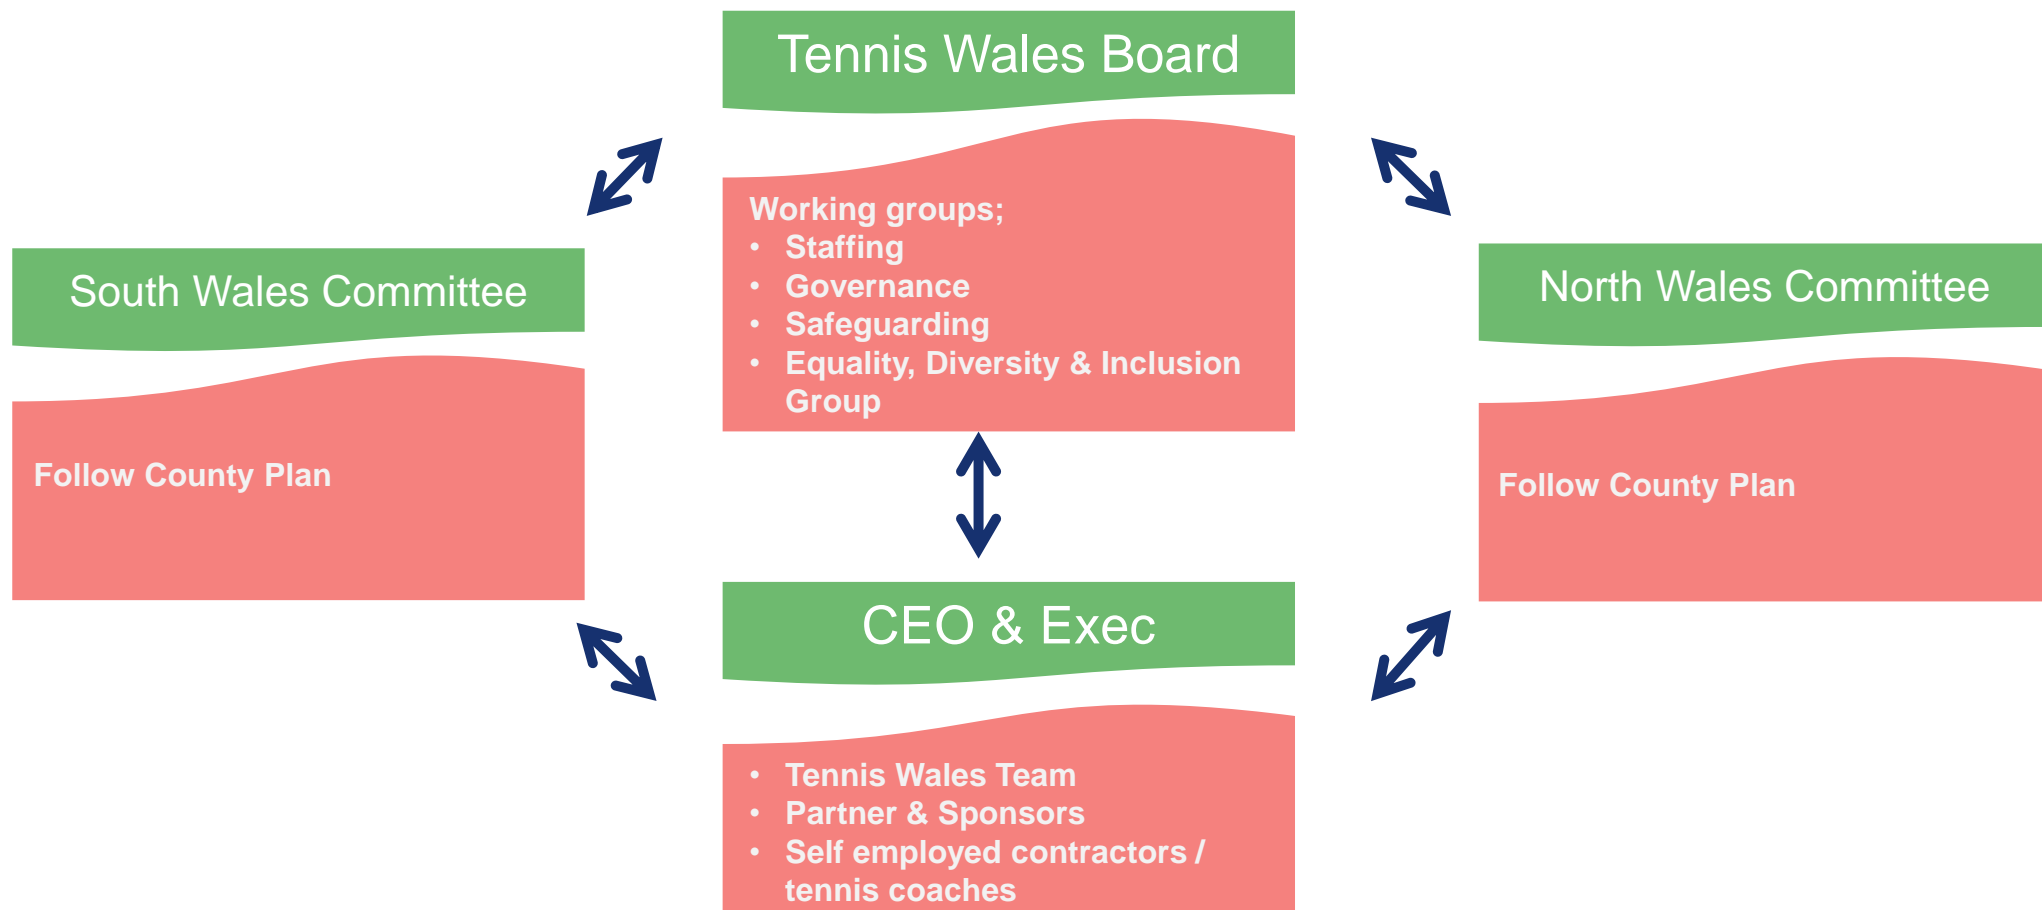

TENNIS TENNIS
WALES CYMRU

The logo for Tennis Wales and Tennis Cymru features the words "TENNIS WALES" in green on the left and "TENNIS CYMRU" in green on the right. A red dragon, the national symbol of Wales, is positioned between the two words, with its body forming a stylized "W" and "C" shape.

TENNIS WALES STRUCTURE

TENNIS WALES EXEC

TENNIS WALES BOARD

NORTH & SOUTH WALES COMMITTEES

TENNIS WALES COUNTY CAPTAINS FROM AUGUST 2023

Tennis Wales & North Wales Committee

Kathryn Rymer
NW Women's

Simon Morris
NW Men's