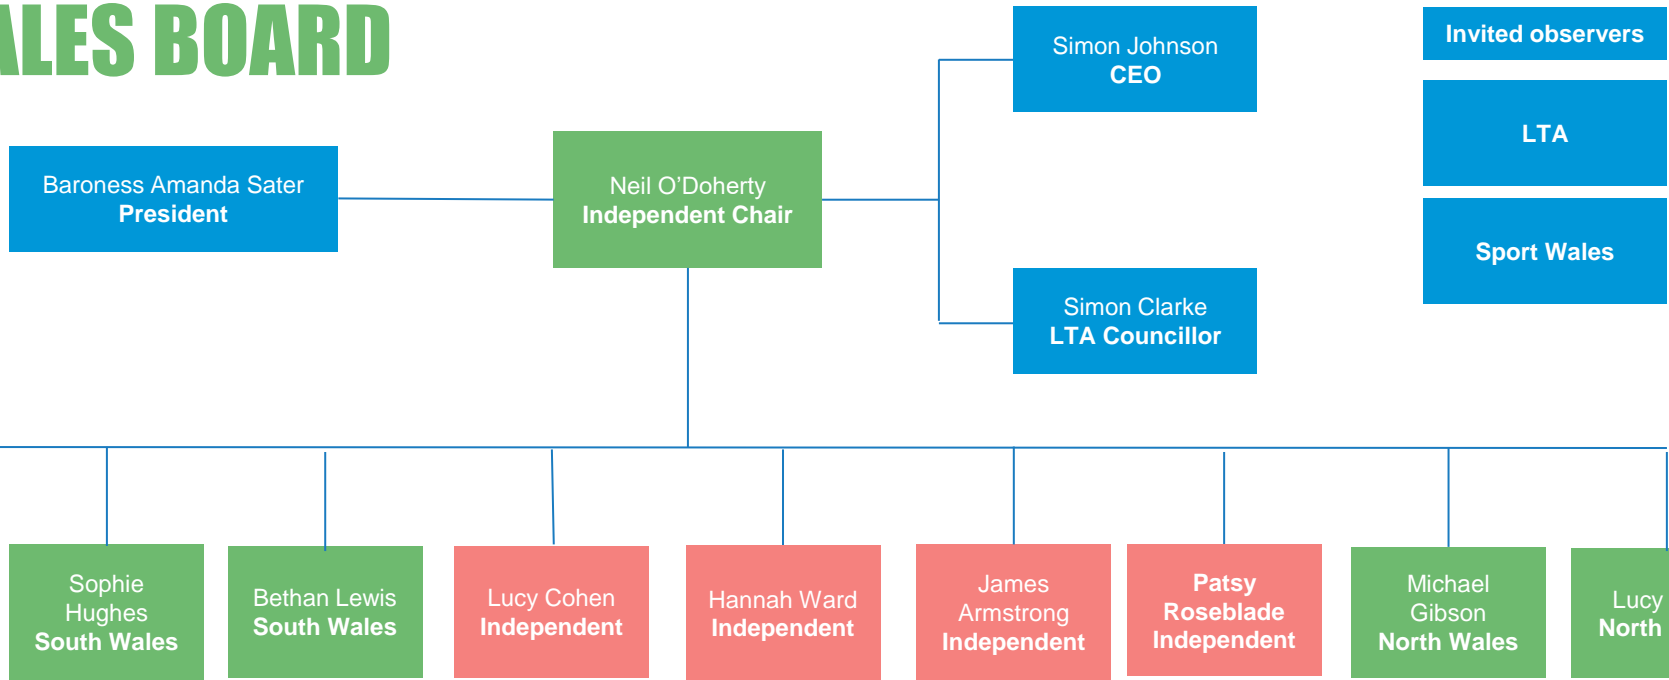

TENNIS TENNIS
WALES CYMRU

The logo for Tennis Wales and Tennis Cymru features the words "TENNIS WALES" in green on the left and "TENNIS CYMRU" in green on the right. A red dragon, the national symbol of Wales, is positioned between the two words, with its body forming a stylized "W" and "C" shape.

TENNIS WALES STRUCTURE

TENNIS WALES EXEC

TENNIS WALES BOARD

NORTH & SOUTH WALES COMMITTEES

TENNIS WALES COUNTY CAPTAINS FROM AUGUST 2023

Tennis Wales & North Wales Committee

Kathryn Rymer
NW Women's

Simon Morris
NW Men's