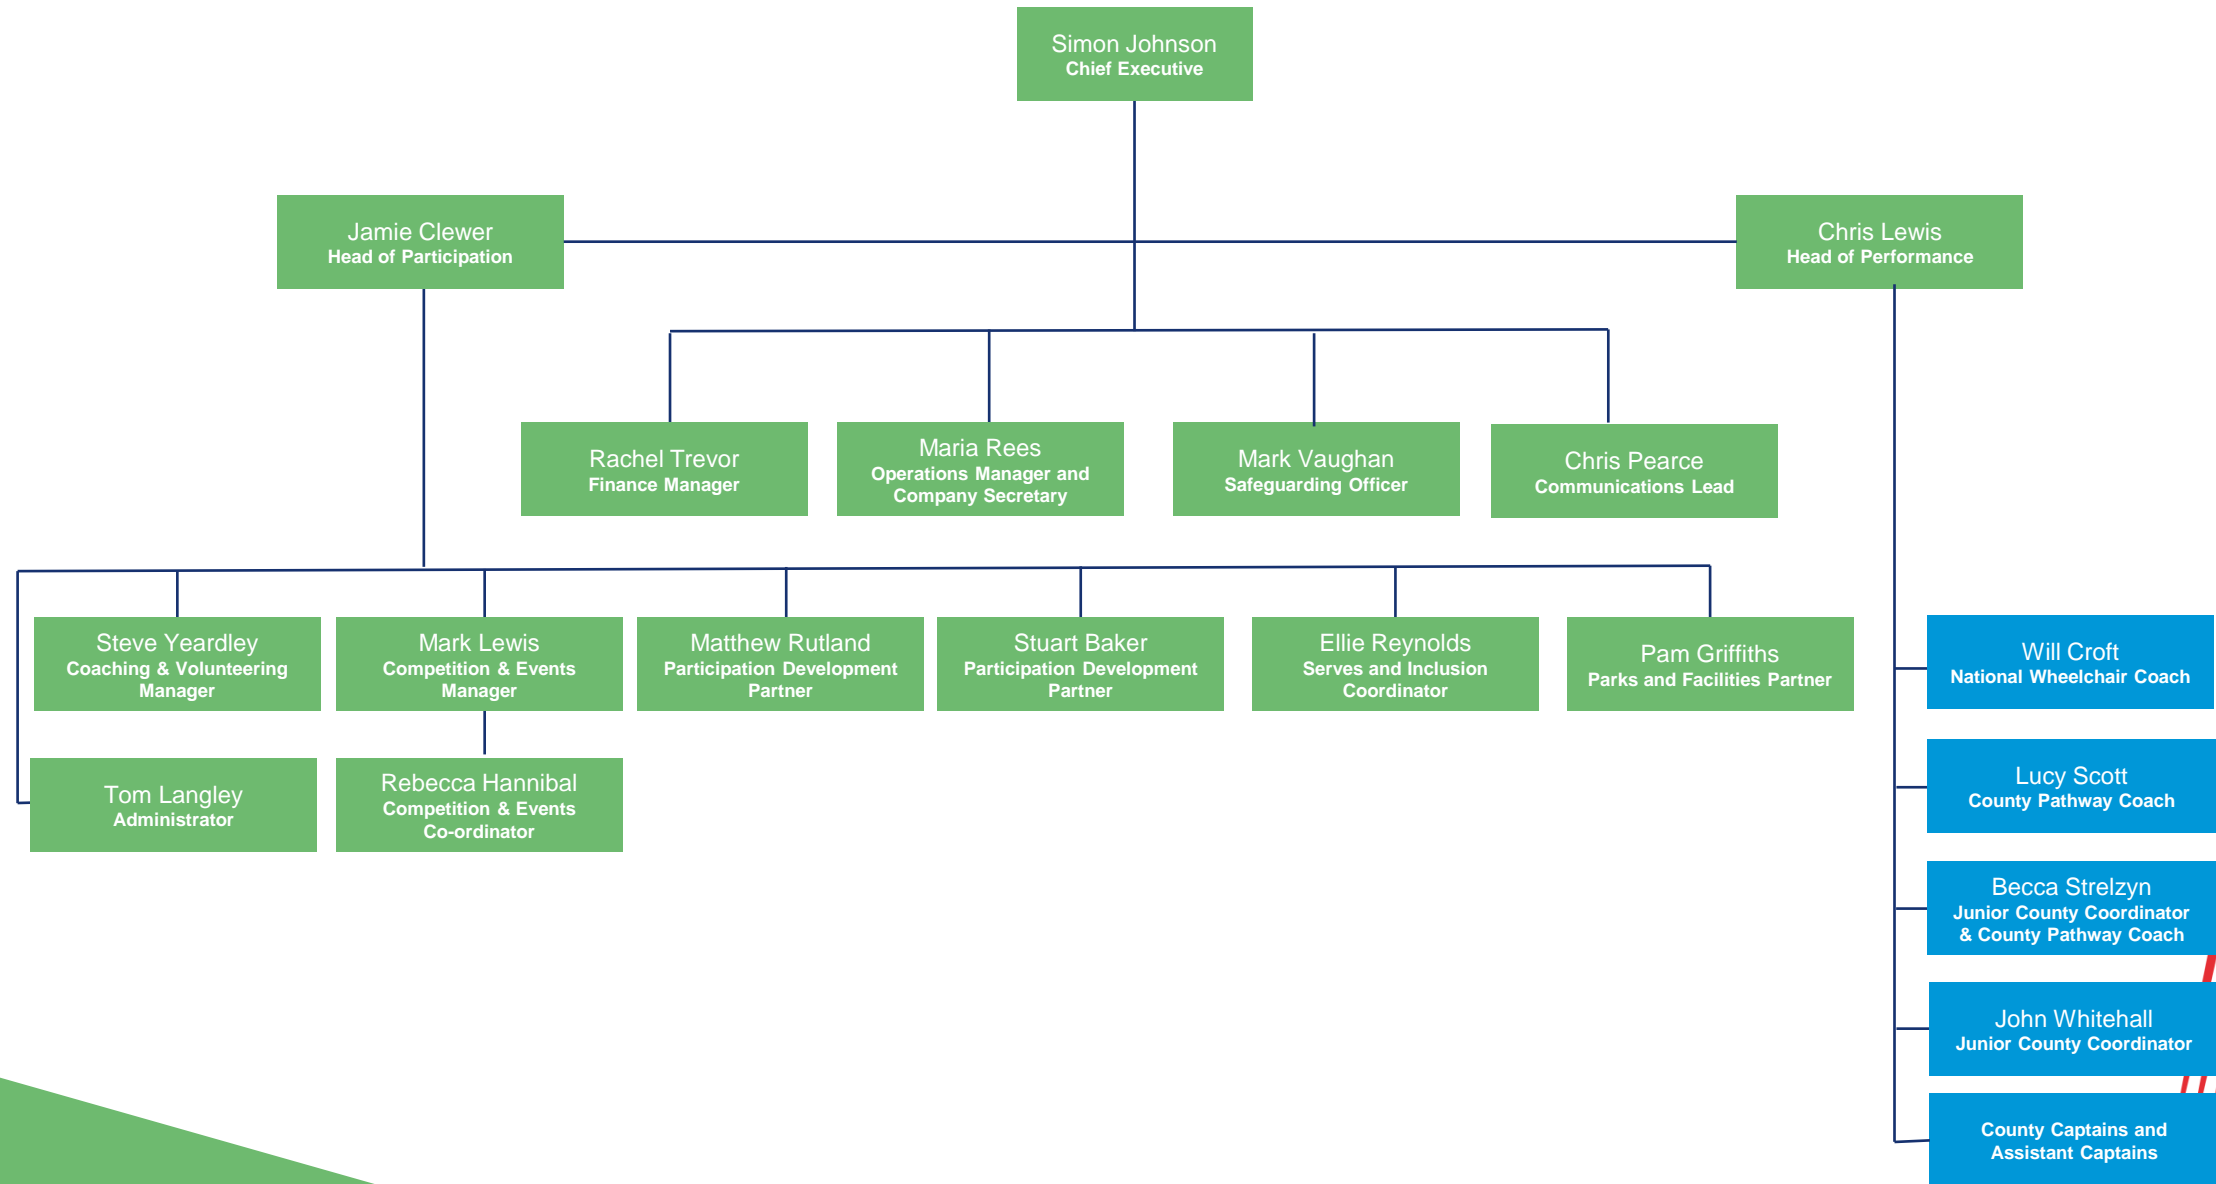

TENNIS TENNIS
WALES CYMRU

The logo for Tennis Wales and Tennis Cymru features the words "TENNIS WALES" in green on the left and "TENNIS CYMRU" in green on the right. A red dragon, the national symbol of Wales, is positioned between the two words, with its body forming a stylized "W" and "C" shape.

TENNIS WALES STRUCTURE

TENNIS WALES EXEC

TENNIS WALES BOARD

NORTH & SOUTH WALES COMMITTEES

TENNIS WALES COUNTY CAPTAINS FROM AUGUST 2023

Tennis Wales & North Wales Committee

Kathryn Rymer
NW Women's

Simon Morris
NW Men's