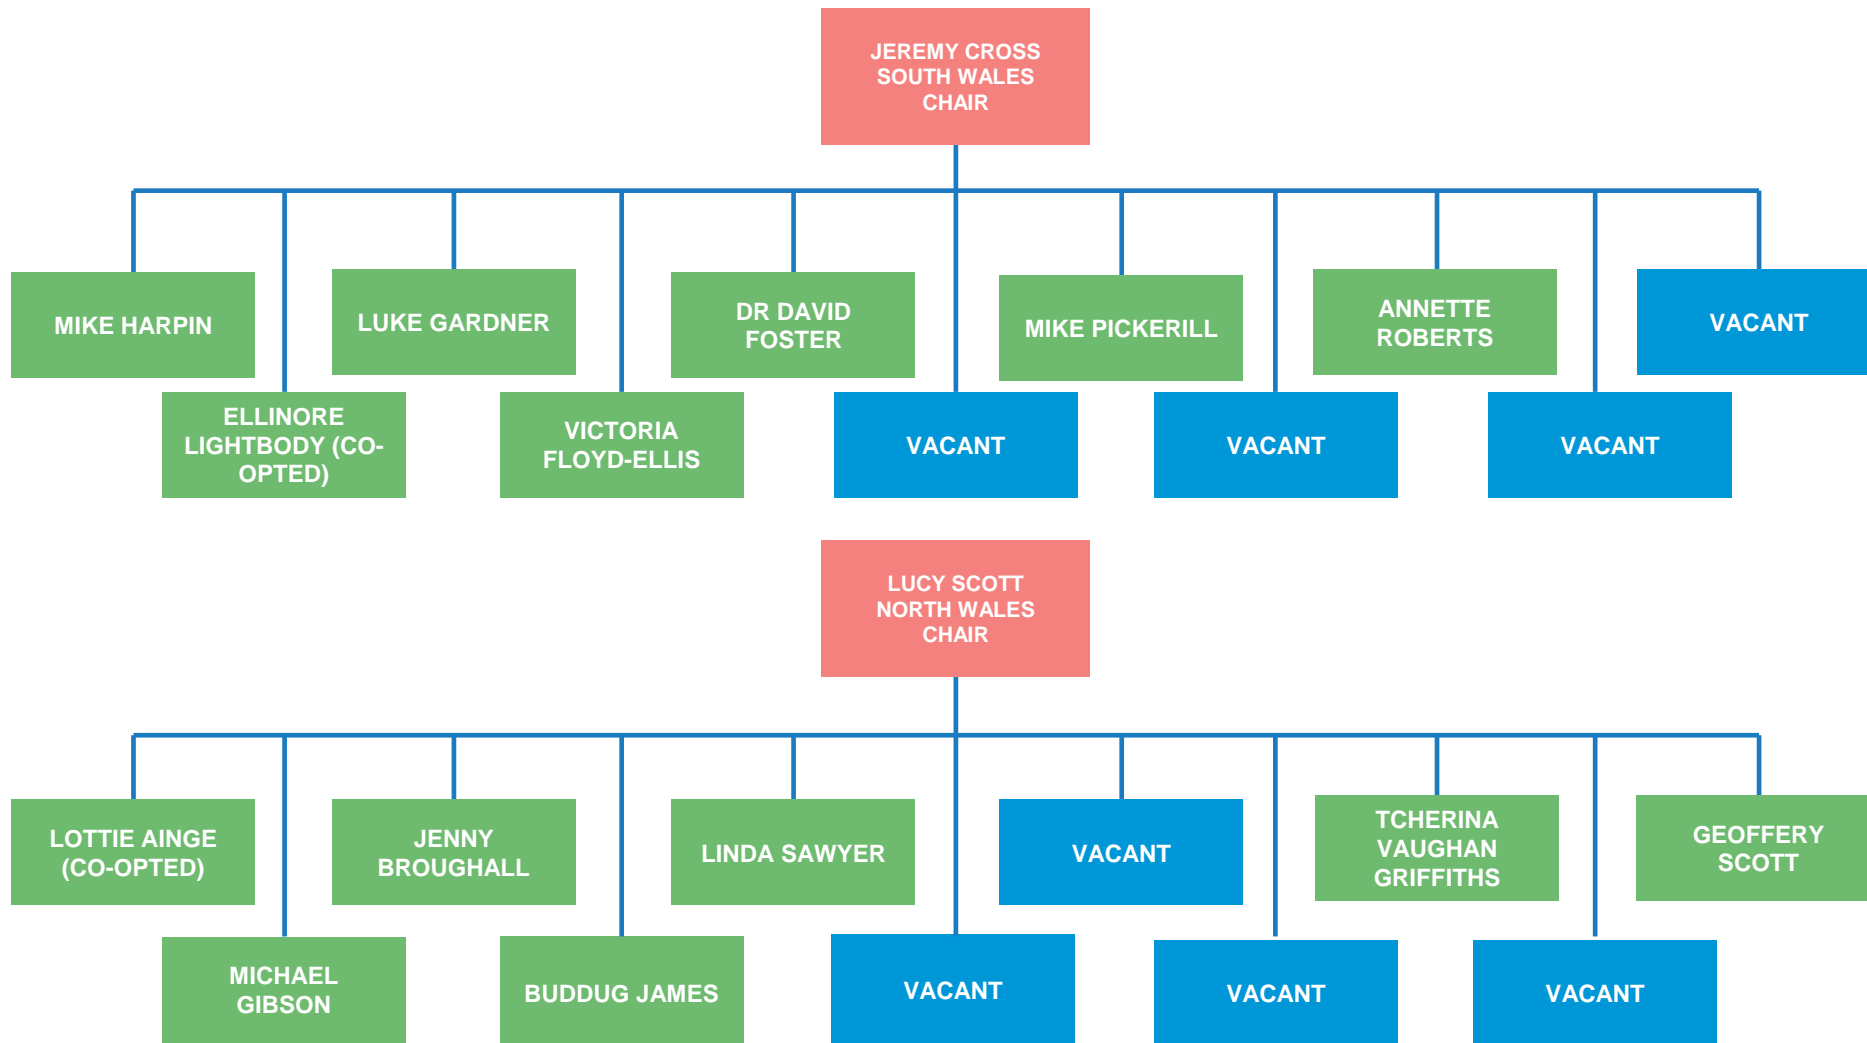

NORTH & SOUTH WALES COMMITTEES