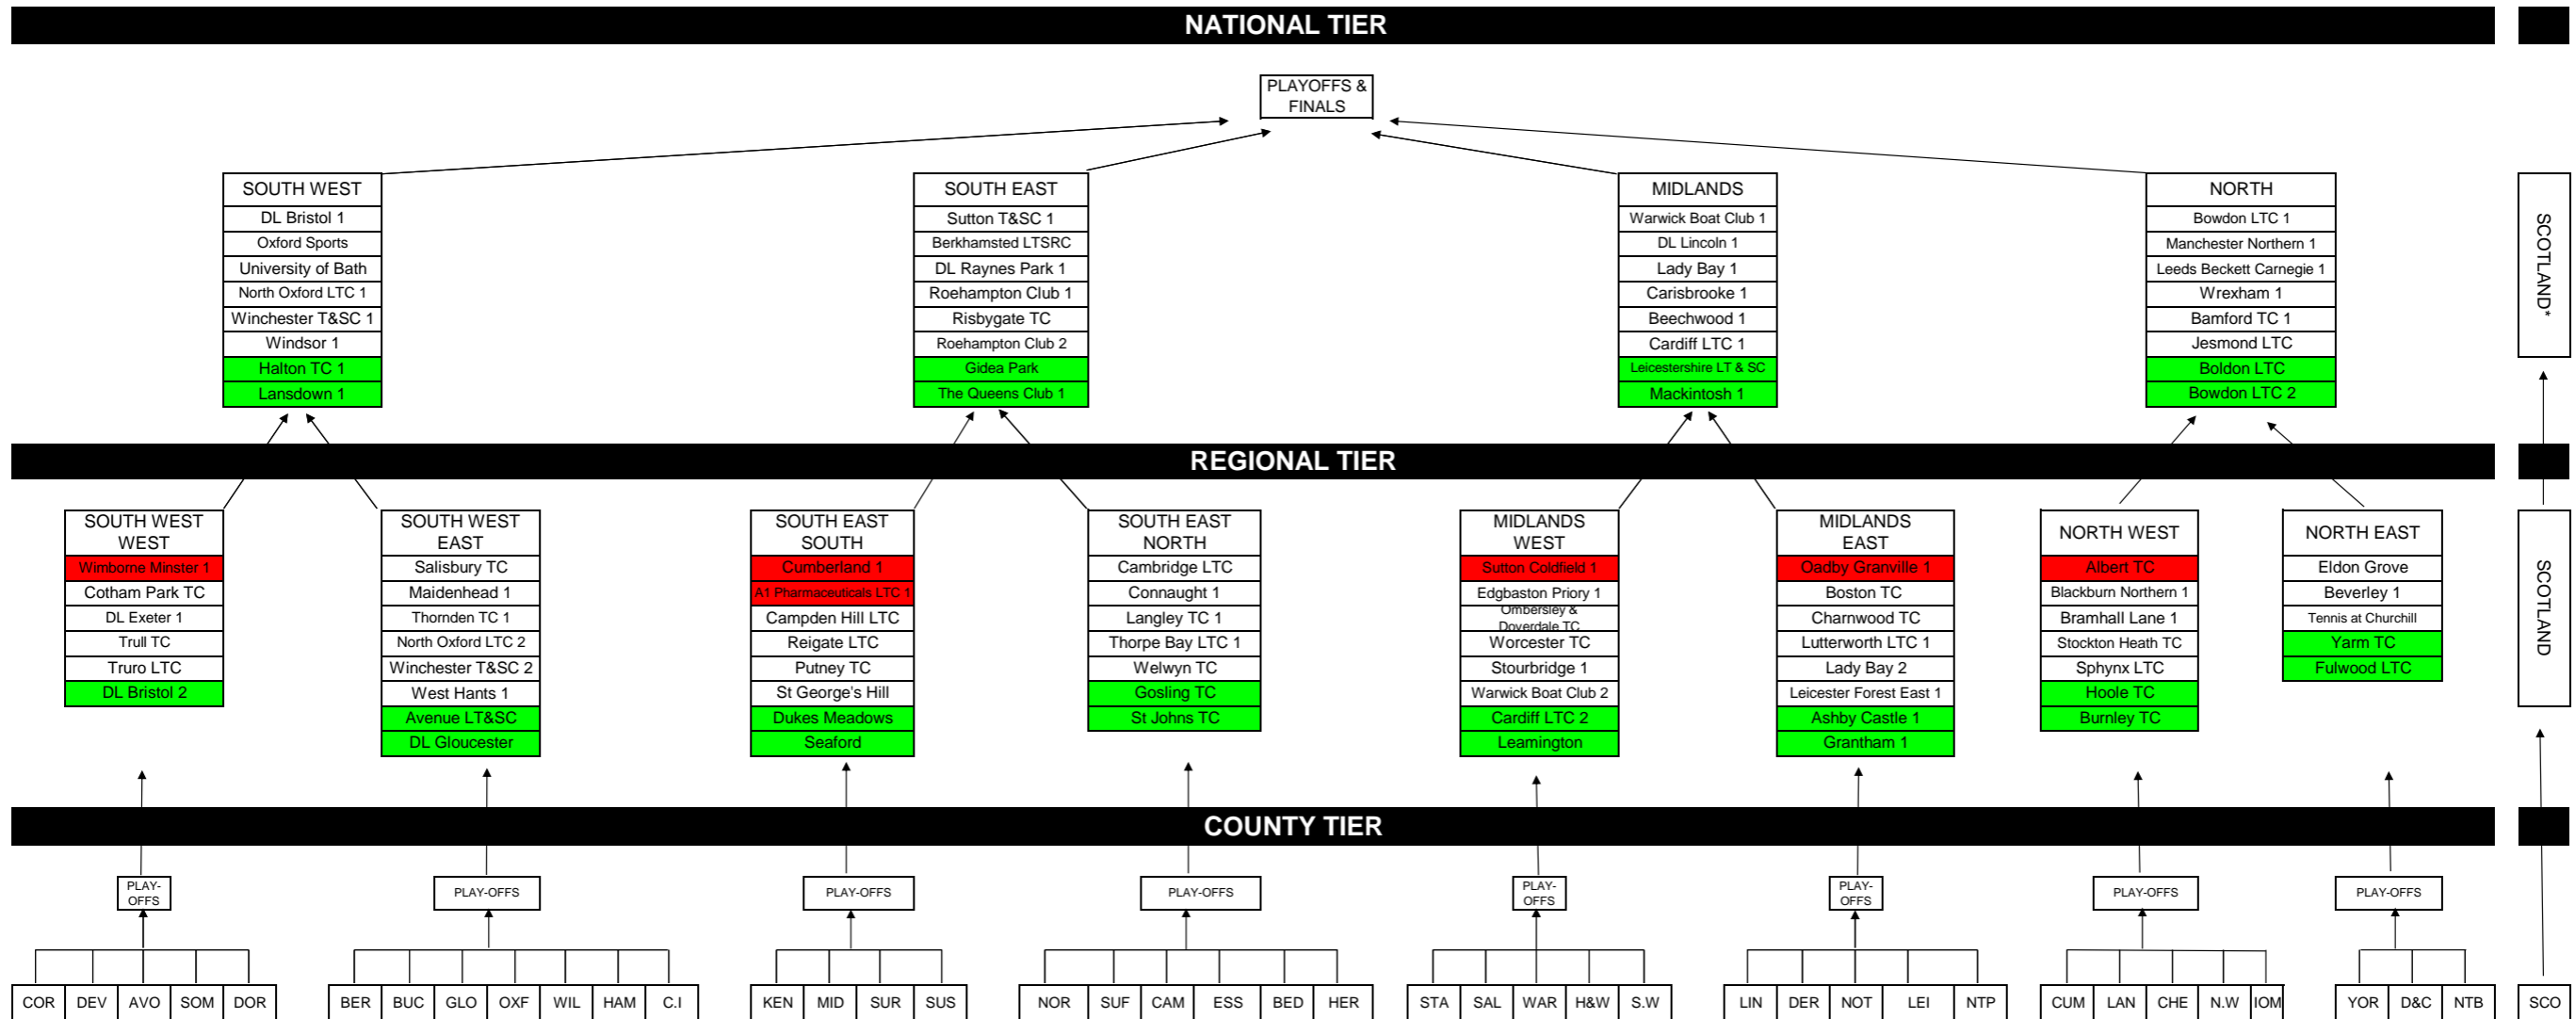

# LTA NATIONAL LEAGUE OPEN MEN'S STRUCTURE 2024 (Provisional)

## Open Structure User Guide

The teams in red below have been relegated to the County tier for the 2021 season.

\*The winners from the National League in Scotland will play at home to 3rd place in England/Wales North. The winner qualifies for the National Open Playoffs

**Green = Promoted Team**

**Red = Relegated Team**

Gerrards Cross Bull Lane

Cumberland 2  
Chandos LTC  
Freedom Leisure

Felixstowe LTC

Lichfield Friary  
Edgbaston Archery 1

Melton Mowbray