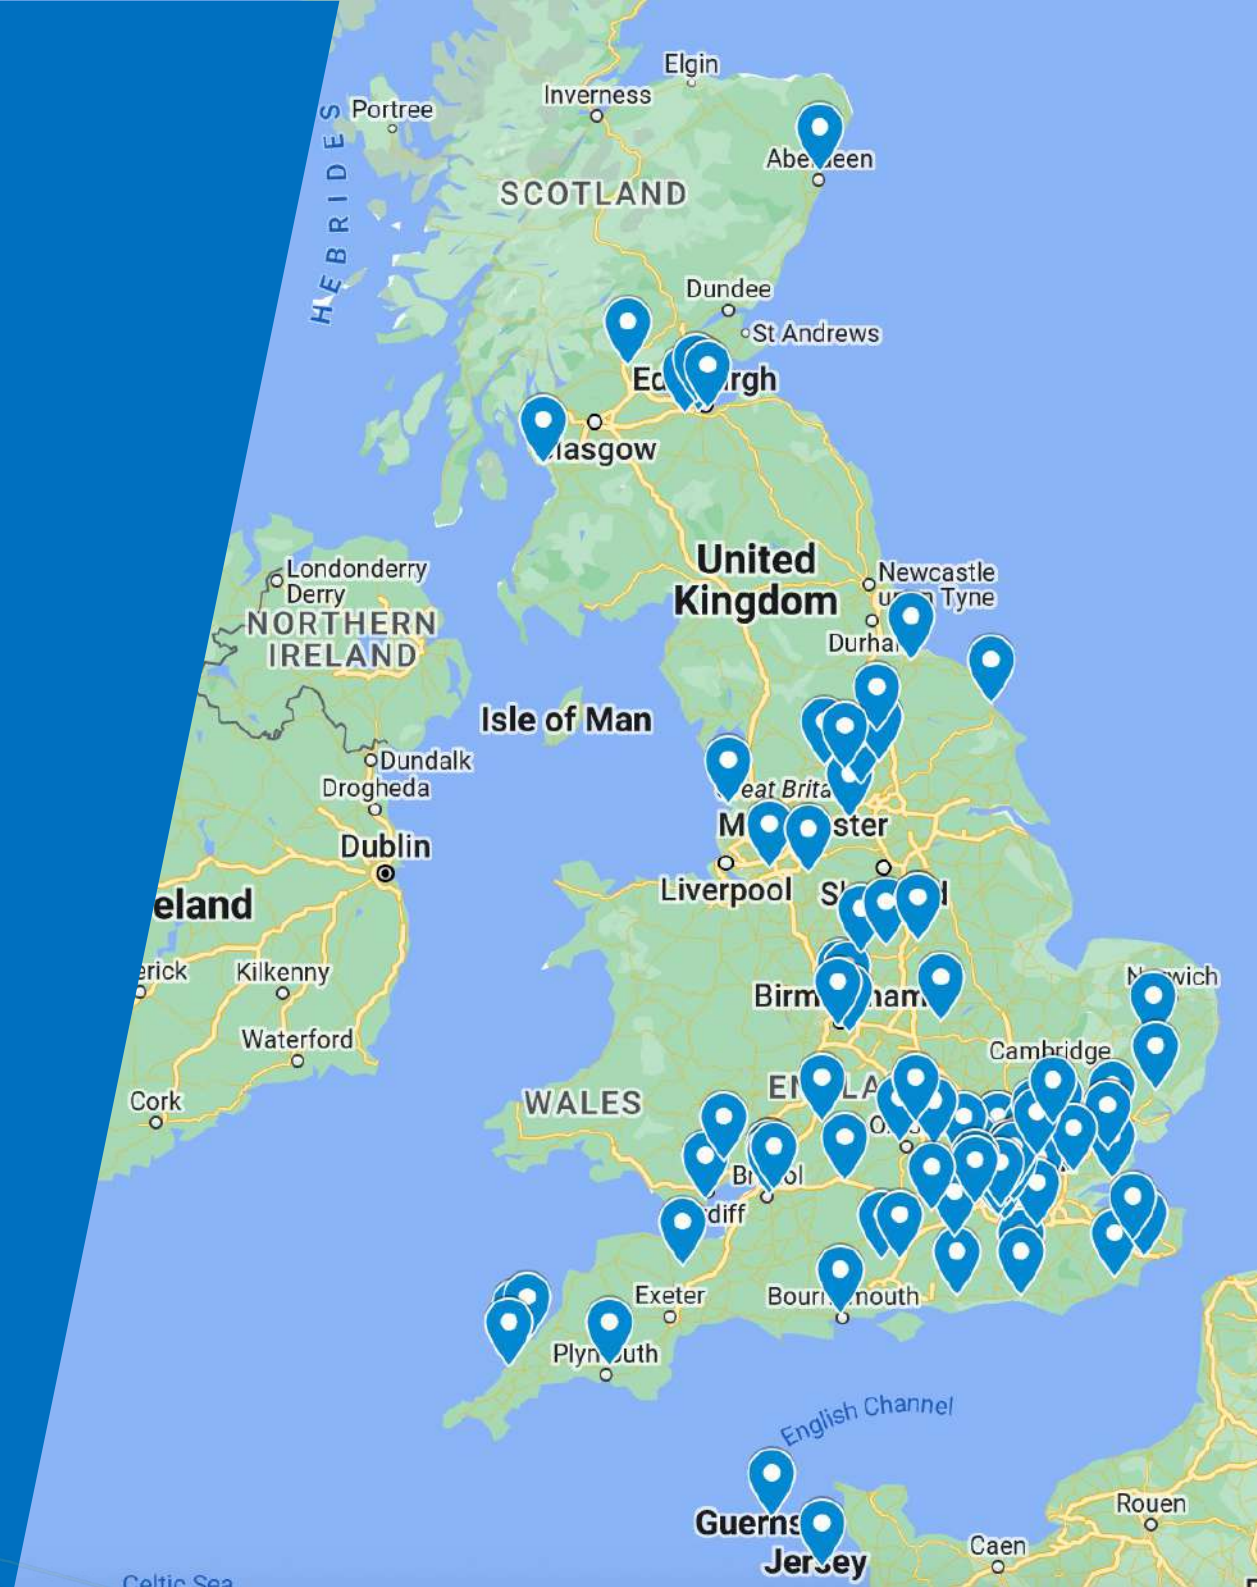

PADEL COURTS IN BRITAIN

Get involved in one of the fastest growing sports in the world and book a padel court near you today.

There are now over **125 padel venues across Britain, totalling 330 padel courts**, with even more on the way.

Check out our padel court map [here](#) to find your nearest courts and how you can book your next hit with friends and family, a coaching session or play matches.